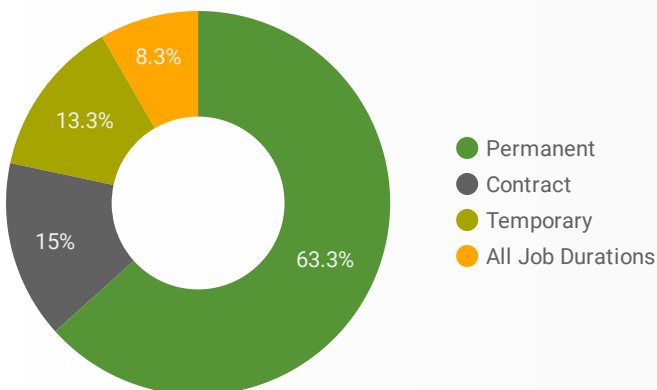

Job Postings
1,057

EMPLOYER
459

Services
19

INTERACTIONS BY TOOL

4,249

INTERACTIONS BY AGE GROUP

INTERACTIONS BY GENDER

Source: Job search data is collected from user interactions with the job finding tools on the connect2jobs.ca website.

FILTER

AGE GROUP ▾

GENDER ▾

TOOL ▾

INTEREST BY SKILL TYPE

INTEREST BY SKILL LEVEL

INTEREST BY JOB TYPE

INTEREST BY JOB DURATION