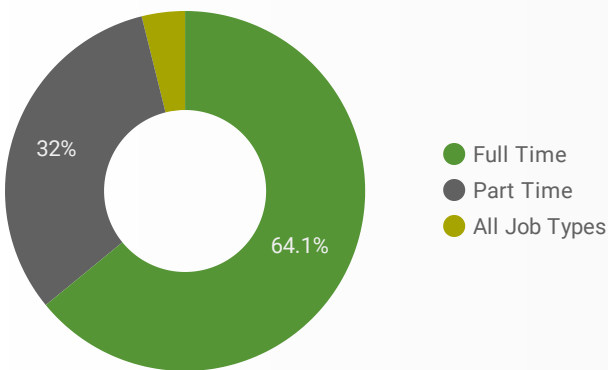

Job Postings
1,057

EMPLOYER
459

Services
19

INTERACTIONS BY TOOL

4,249

INTERACTIONS BY AGE GROUP

INTERACTIONS BY GENDER

Source: Job search data is collected from user interactions with the job finding tools on the connect2jobs.ca website.

FILTER

AGE GROUP ▾

GENDER ▾

TOOL ▾

INTEREST BY SKILL TYPE

INTEREST BY SKILL LEVEL

INTEREST BY JOB TYPE

INTEREST BY JOB DURATION