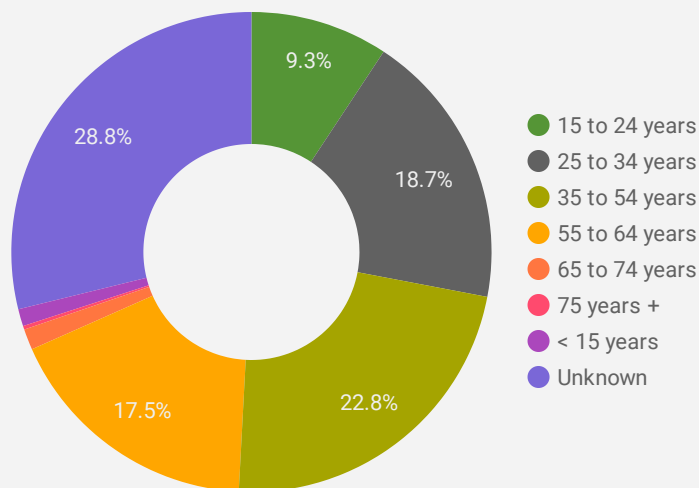

FILTER

AGE GROUP ▾

GENDER ▾

TOOL ▾

WEBSITE TRAFFIC BY LOCATION

	City	Users	Pageviews ▾
1.	(not set)	143	1,335
2.	Owen Sound	150	879
3.	Saugeen Shores	131	840
4.	Hanover	41	650
5.	London	16	629
6.	Kincardine	39	316
7.	Stratford	52	309
8.	Toronto	77	278
9.	Goderich	31	210
10.	Huron East	26	209
11.	South Bruce Peninsula	20	153
12.	Brampton	18	85
13.	Listowel	12	81
14.	Hamilton	18	72
15.	Clinton	9	69
16.	Dublin	6	65
17.	Bluewater	13	63
18.	Minto	7	61
19.	Exeter	8	56
20.	Erin	7	47
21.	Kitchener	9	47

1 - 100 / 107 < >

1 1,210

NOTE: The website data by location is data collected by Google Analytics and cannot be filtered using the age range, gender or tool filters at the top of the page.

JOB-SEEKER REFERRALS

Job Postings
1,057

EMPLOYER
459

Services
19

INTERACTIONS BY TOOL

4,249

INTERACTIONS BY AGE GROUP

INTERACTIONS BY GENDER

Source: Job search data is collected from user interactions with the job finding tools on the connect2jobs.ca website.

FILTER

AGE GROUP ▾

GENDER ▾

TOOL ▾

INTEREST BY SKILL TYPE

INTEREST BY SKILL LEVEL

INTEREST BY JOB TYPE

INTEREST BY JOB DURATION