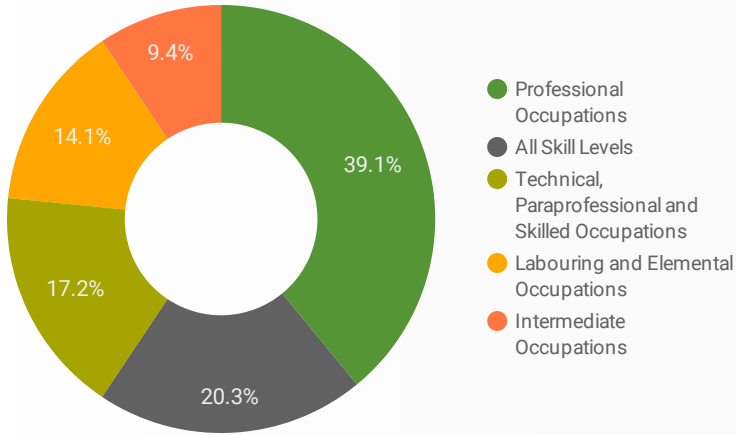

Job Postings
1,057

EMPLOYER
459

Services
19

INTERACTIONS BY TOOL

4,249

INTERACTIONS BY AGE GROUP

INTERACTIONS BY GENDER

Source: Job search data is collected from user interactions with the job finding tools on the connect2jobs.ca website.

FILTER

AGE GROUP ▾

GENDER ▾

TOOL ▾

INTEREST BY SKILL TYPE

INTEREST BY SKILL LEVEL

INTEREST BY JOB TYPE

INTEREST BY JOB DURATION