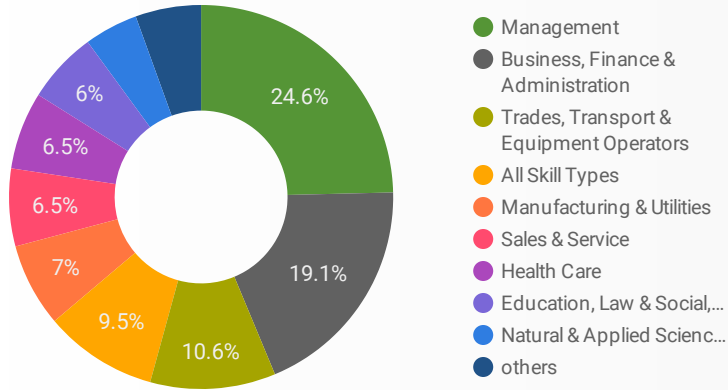

1 - 100 / 107 < >

1 1,210

NOTE: The website data by location is data collected by Google Analytics and cannot be filtered using the age range, gender or tool filters at the top of the page.

JOB-SEEKER REFERRALS

Job Postings
1,057

EMPLOYER
459

Services
19

INTERACTIONS BY TOOL

4,249

INTERACTIONS BY AGE GROUP

INTERACTIONS BY GENDER

Source: Job search data is collected from user interactions with the job finding tools on the connect2jobs.ca website.

FILTER

AGE GROUP ▾

GENDER ▾

TOOL ▾

INTEREST BY SKILL TYPE

INTEREST BY SKILL LEVEL

INTEREST BY JOB TYPE

INTEREST BY JOB DURATION