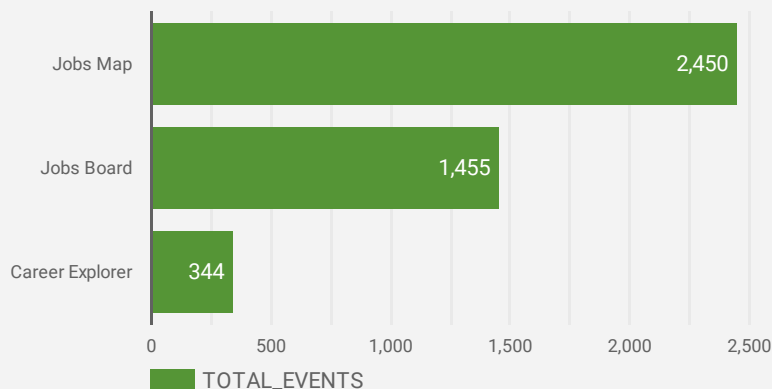

FILTER

AGE GROUP ▾

GENDER ▾

TOOL ▾

WEBSITE TRAFFIC BY LOCATION

	City	Users	Pageviews ▾
1.	(not set)	143	1,335
2.	Owen Sound	150	879
3.	Saugeen Shores	131	840
4.	Hanover	41	650
5.	London	16	629
6.	Kincardine	39	316
7.	Stratford	52	309
8.	Toronto	77	278
9.	Goderich	31	210
10.	Huron East	26	209
11.	South Bruce Peninsula	20	153
12.	Brampton	18	85
13.	Listowel	12	81
14.	Hamilton	18	72
15.	Clinton	9	69
16.	Dublin	6	65
17.	Bluewater	13	63
18.	Minto	7	61
19.	Exeter	8	56
20.	Erin	7	47
21.	Kitchener	9	47

1 - 100 / 107 < >

1 1,210

NOTE: The website data by location is data collected by Google Analytics and cannot be filtered using the age range, gender or tool filters at the top of the page.

JOB-SEEKER REFERRALS

Job Postings
1,057

EMPLOYER
459

Services
19

INTERACTIONS BY TOOL

4,249

INTERACTIONS BY AGE GROUP

INTERACTIONS BY GENDER

Source: Job search data is collected from user interactions with the job finding tools on the connect2jobs.ca website.