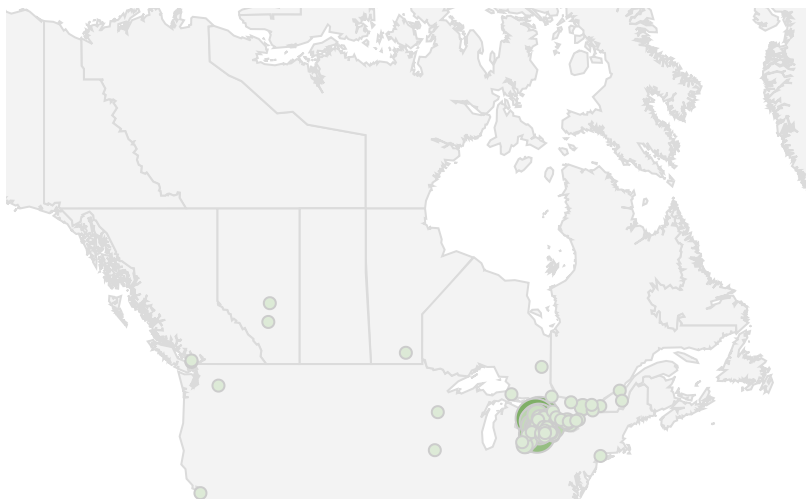

FILTER

AGE GROUP ▾

GENDER ▾

TOOL ▾

WEBSITE TRAFFIC BY LOCATION

	City	Users	Pageviews ▾
1.	(not set)	143	1,335
2.	Owen Sound	150	879
3.	Saugeen Shores	131	840
4.	Hanover	41	650
5.	London	16	629
6.	Kincardine	39	316
7.	Stratford	52	309
8.	Toronto	77	278
9.	Goderich	31	210
10.	Huron East	26	209
11.	South Bruce Peninsula	20	153
12.	Brampton	18	85
13.	Listowel	12	81
14.	Hamilton	18	72
15.	Clinton	9	69
16.	Dublin	6	65
17.	Bluewater	13	63
18.	Minto	7	61
19.	Exeter	8	56
20.	Erin	7	47
21.	Kitchener	9	47

1 - 100 / 107 < >

1 1,210

NOTE: The website data by location is data collected by Google Analytics and cannot be filtered using the age range, gender or tool filters at the top of the page.

JOB-SEEKER REFERRALS