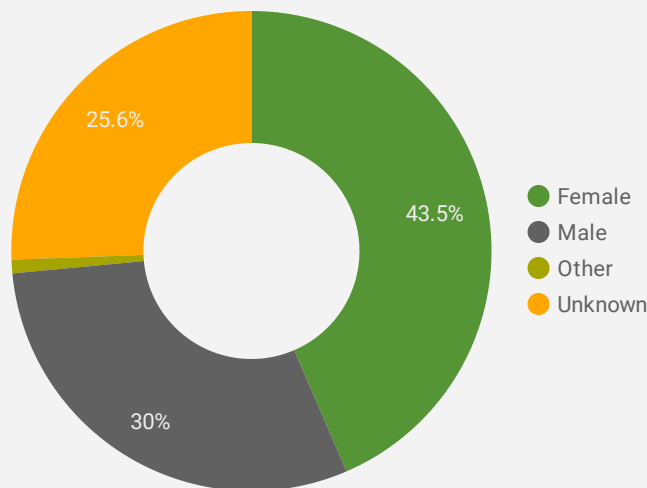

1 - 100 / 107 < >

1 1,210

NOTE: The website data by location is data collected by Google Analytics and cannot be filtered using the age range, gender or tool filters at the top of the page.

JOB-SEEKER REFERRALS

Job Postings
1,057

EMPLOYER
459

Services
19

INTERACTIONS BY TOOL

4,249

INTERACTIONS BY AGE GROUP

INTERACTIONS BY GENDER

Source: Job search data is collected from user interactions with the job finding tools on the connect2jobs.ca website.

FILTER

AGE GROUP ▾

GENDER ▾

TOOL ▾

INTEREST BY SKILL TYPE

INTEREST BY SKILL LEVEL

INTEREST BY JOB TYPE

INTEREST BY JOB DURATION