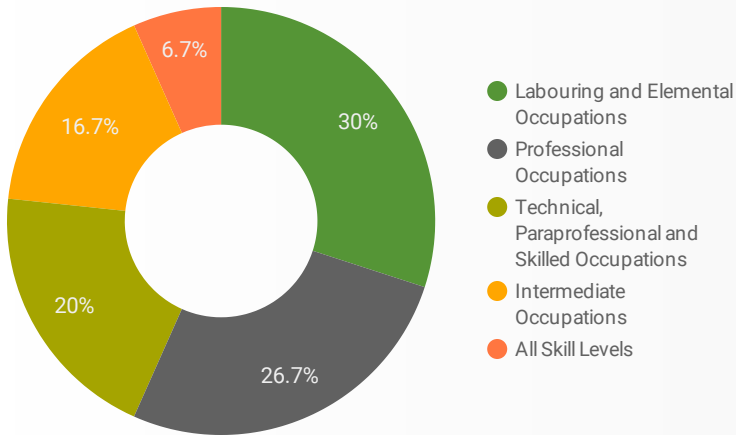

Job Postings
1,506

EMPLOYER
644

Services
3

INTERACTIONS BY TOOL

3,751

INTERACTIONS BY AGE GROUP

INTERACTIONS BY GENDER

Source: Job search data is collected from user interactions with the job finding tools on the connect2jobs.ca website.

FILTER

AGE GROUP ▾

GENDER ▾

TOOL ▾

INTEREST BY SKILL TYPE

INTEREST BY SKILL LEVEL

INTEREST BY JOB TYPE

INTEREST BY JOB DURATION