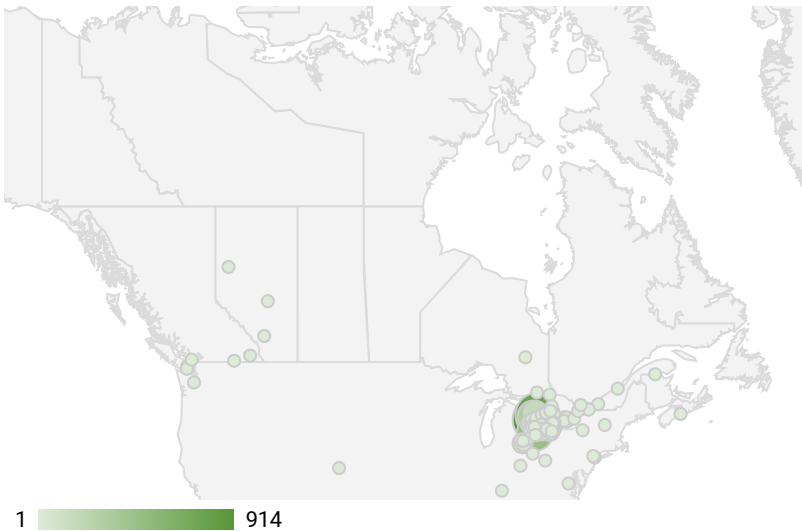

FILTER

AGE GROUP ▾

GENDER ▾

TOOL ▾

WEBSITE TRAFFIC BY LOCATION

	City	Users	Pageviews ▾
1.	(not set)	86	1,059
2.	Hanover	51	914
3.	Owen Sound	196	751
4.	London	18	456
5.	Saugeen Shores	39	322
6.	Toronto	67	199
7.	South Bruce Peninsula	16	172
8.	Stratford	41	160
9.	Kitchener	18	130
10.	Goderich	17	129
11.	Kingsville	4	115
12.	Hamilton	19	100
13.	Lincoln	7	88
14.	Minto	12	74
15.	Brampton	16	60
16.	Clinton	15	56
17.	Leamington	1	51
18.	Quinte West	4	45
19.	Belleville	2	43
20.	Collingwood	27	42
21.	Listowel	8	38

1 - 100 / 131 < >

NOTE: The website data by location is data collected by Google Analytics and cannot be filtered using the age range, gender or tool filters at the top of the page.

JOB-SEEKER REFERRALS