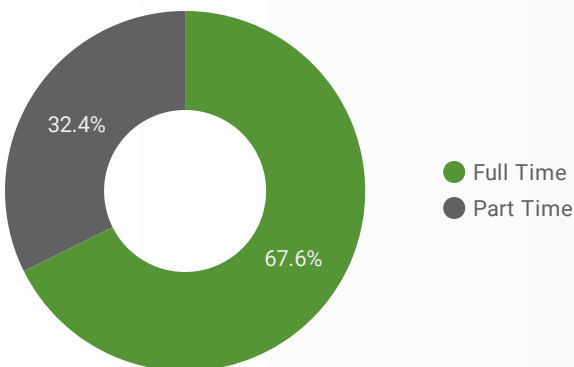

Job Postings
1,506

EMPLOYER
644

Services
3

INTERACTIONS BY TOOL

3,751

INTERACTIONS BY AGE GROUP

INTERACTIONS BY GENDER

Source: Job search data is collected from user interactions with the job finding tools on the connect2jobs.ca website.

FILTER

AGE GROUP ▾

GENDER ▾

TOOL ▾

INTEREST BY SKILL TYPE

INTEREST BY SKILL LEVEL

INTEREST BY JOB TYPE

INTEREST BY JOB DURATION