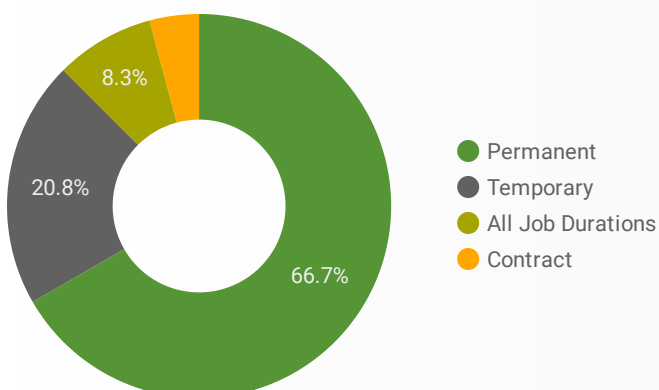

Job Postings
1,506

EMPLOYER
644

Services
3

INTERACTIONS BY TOOL

3,751

INTERACTIONS BY AGE GROUP

INTERACTIONS BY GENDER

Source: Job search data is collected from user interactions with the job finding tools on the connect2jobs.ca website.

FILTER

AGE GROUP ▾

GENDER ▾

TOOL ▾

INTEREST BY SKILL TYPE

INTEREST BY SKILL LEVEL

INTEREST BY JOB TYPE

INTEREST BY JOB DURATION