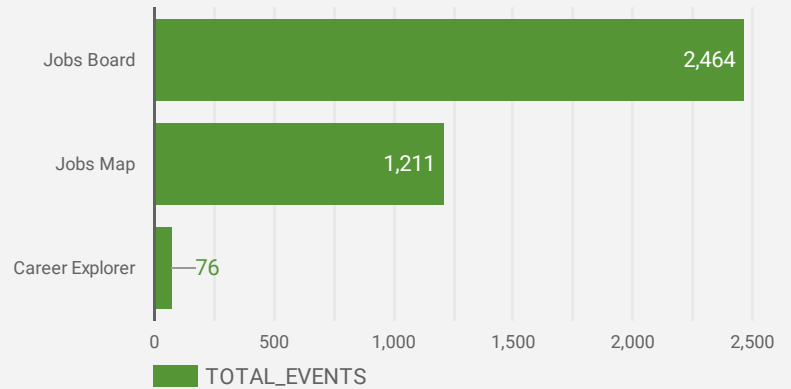

FILTER

AGE GROUP ▾

GENDER ▾

TOOL ▾

WEBSITE TRAFFIC BY LOCATION

	City	Users	Pageviews ▾
1.	(not set)	86	1,059
2.	Hanover	51	914
3.	Owen Sound	196	751
4.	London	18	456
5.	Saugeen Shores	39	322
6.	Toronto	67	199
7.	South Bruce Peninsula	16	172
8.	Stratford	41	160
9.	Kitchener	18	130
10.	Goderich	17	129
11.	Kingsville	4	115
12.	Hamilton	19	100
13.	Lincoln	7	88
14.	Minto	12	74
15.	Brampton	16	60
16.	Clinton	15	56
17.	Leamington	1	51
18.	Quinte West	4	45
19.	Belleville	2	43
20.	Collingwood	27	42
21.	Listowel	8	38

1 - 100 / 131 < >

NOTE: The website data by location is data collected by Google Analytics and cannot be filtered using the age range, gender or tool filters at the top of the page.

JOB-SEEKER REFERRALS

Job Postings
1,506

EMPLOYER
644

Services
3

INTERACTIONS BY TOOL

3,751

INTERACTIONS BY AGE GROUP

INTERACTIONS BY GENDER

Source: Job search data is collected from user interactions with the job finding tools on the connect2jobs.ca website.