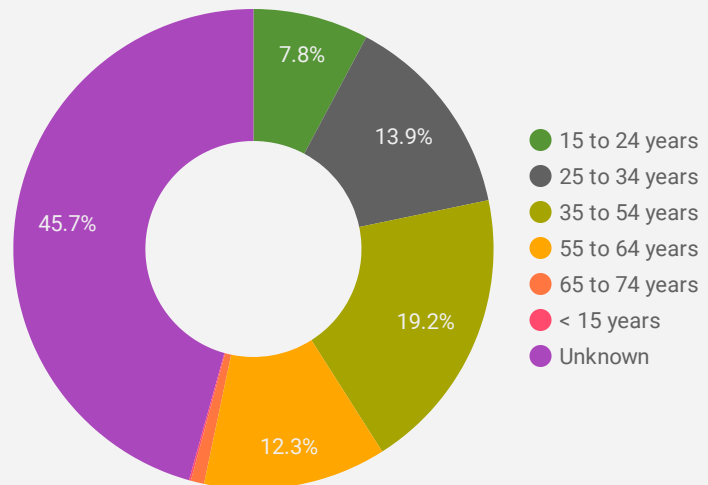

1 - 100 / 131 < >

NOTE: The website data by location is data collected by Google Analytics and cannot be filtered using the age range, gender or tool filters at the top of the page.

JOB-SEEKER REFERRALS

Job Postings
1,506

EMPLOYER
644

Services
3

INTERACTIONS BY TOOL

3,751

INTERACTIONS BY AGE GROUP

INTERACTIONS BY GENDER

Source: Job search data is collected from user interactions with the job finding tools on the connect2jobs.ca website.

FILTER

AGE GROUP ▾

GENDER ▾

TOOL ▾

INTEREST BY SKILL TYPE

INTEREST BY SKILL LEVEL

INTEREST BY JOB TYPE

INTEREST BY JOB DURATION