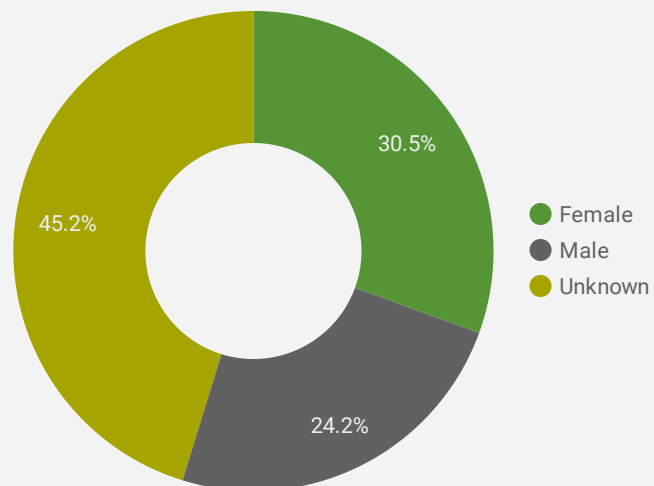

1 - 100 / 131 < >

NOTE: The website data by location is data collected by Google Analytics and cannot be filtered using the age range, gender or tool filters at the top of the page.

JOB-SEEKER REFERRALS

Job Postings
1,506

EMPLOYER
644

Services
3

INTERACTIONS BY TOOL

3,751

INTERACTIONS BY AGE GROUP

INTERACTIONS BY GENDER

Source: Job search data is collected from user interactions with the job finding tools on the connect2jobs.ca website.

FILTER

AGE GROUP ▾

GENDER ▾

TOOL ▾

INTEREST BY SKILL TYPE

INTEREST BY SKILL LEVEL

INTEREST BY JOB TYPE

INTEREST BY JOB DURATION