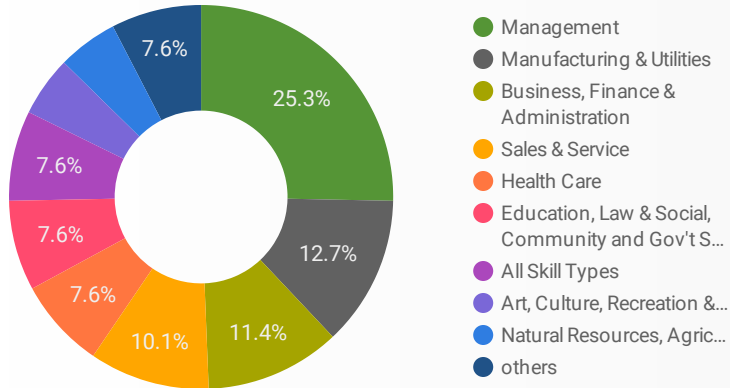

1 - 100 / 131 < >

NOTE: The website data by location is data collected by Google Analytics and cannot be filtered using the age range, gender or tool filters at the top of the page.

JOB-SEEKER REFERRALS

Job Postings
1,506

EMPLOYER
644

Services
3

INTERACTIONS BY TOOL

3,751

INTERACTIONS BY AGE GROUP

INTERACTIONS BY GENDER

Source: Job search data is collected from user interactions with the job finding tools on the connect2jobs.ca website.

FILTER

AGE GROUP ▾

GENDER ▾

TOOL ▾

INTEREST BY SKILL TYPE

INTEREST BY SKILL LEVEL

INTEREST BY JOB TYPE

INTEREST BY JOB DURATION