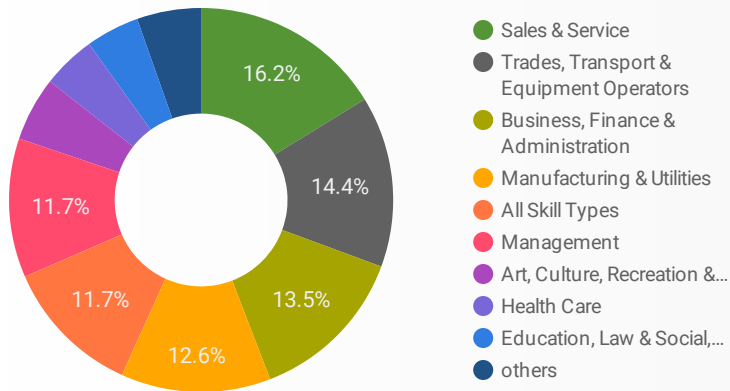

1 - 100 / 143 < >

1 772

NOTE: The website data by location is data collected by Google Analytics and cannot be filtered using the age range, gender or tool filters at the top of the page.

JOB-SEEKER REFERRALS

Job Postings
1,179

EMPLOYER
565

Services
9

INTERACTIONS BY TOOL

3,283

INTERACTIONS BY AGE GROUP

INTERACTIONS BY GENDER

Source: Job search data is collected from user interactions with the job finding tools on the connect2jobs.ca website.

FILTER

AGE GROUP ▾

GENDER ▾

TOOL ▾

INTEREST BY SKILL TYPE

INTEREST BY SKILL LEVEL

INTEREST BY JOB TYPE

INTEREST BY JOB DURATION