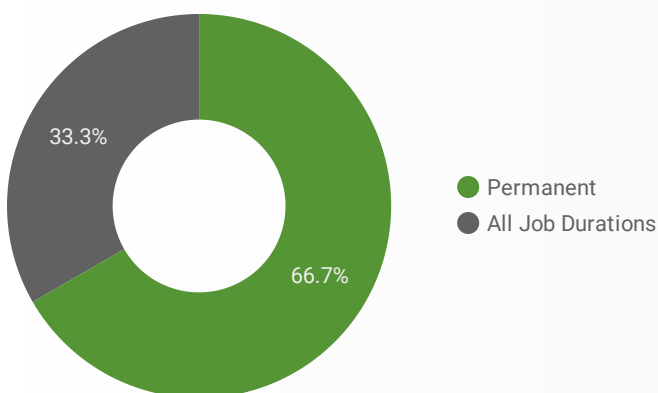

Job Postings
1,179

EMPLOYER
565

Services
9

INTERACTIONS BY TOOL

3,283

INTERACTIONS BY AGE GROUP

INTERACTIONS BY GENDER

Source: Job search data is collected from user interactions with the job finding tools on the connect2jobs.ca website.

FILTER

AGE GROUP ▾

GENDER ▾

TOOL ▾

INTEREST BY SKILL TYPE

INTEREST BY SKILL LEVEL

INTEREST BY JOB TYPE

INTEREST BY JOB DURATION