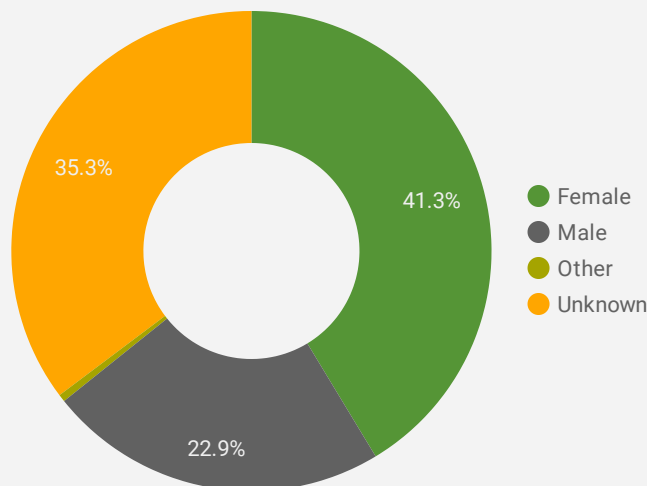

1 - 100 / 143 < >

1 772

NOTE: The website data by location is data collected by Google Analytics and cannot be filtered using the age range, gender or tool filters at the top of the page.

JOB-SEEKER REFERRALS

Job Postings
1,179

EMPLOYER
565

Services
9

INTERACTIONS BY TOOL

3,283

INTERACTIONS BY AGE GROUP

INTERACTIONS BY GENDER

Source: Job search data is collected from user interactions with the job finding tools on the connect2jobs.ca website.