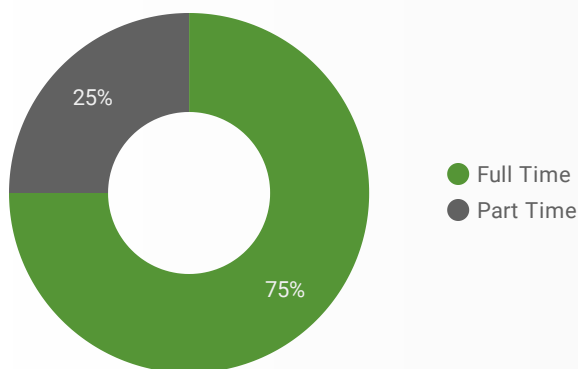

Job Postings
1,179

EMPLOYER
565

Services
9

INTERACTIONS BY TOOL

3,283

INTERACTIONS BY AGE GROUP

INTERACTIONS BY GENDER

Source: Job search data is collected from user interactions with the job finding tools on the connect2jobs.ca website.

FILTER

AGE GROUP ▾

GENDER ▾

TOOL ▾

INTEREST BY SKILL TYPE

INTEREST BY SKILL LEVEL

INTEREST BY JOB TYPE

INTEREST BY JOB DURATION