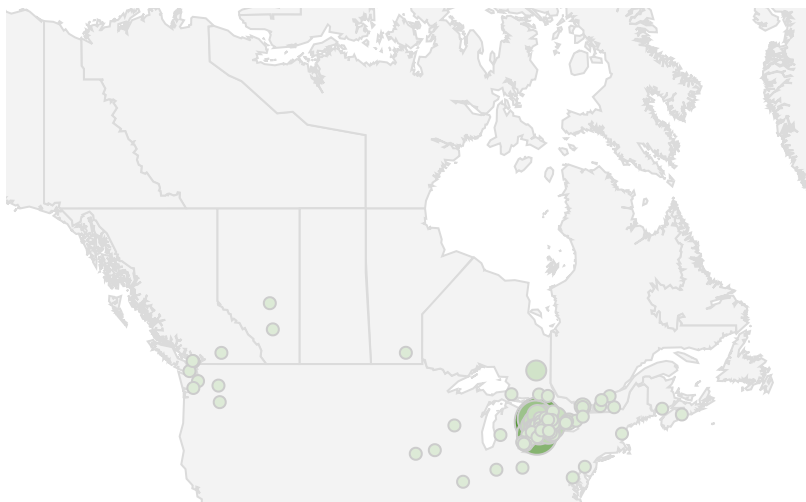

FILTER

AGE GROUP ▾

GENDER ▾

TOOL ▾

WEBSITE TRAFFIC BY LOCATION

	City	Users	Pageviews ▾
1.	Hanover	30	772
2.	(not set)	76	661
3.	Owen Sound	170	551
4.	London	26	496
5.	Saugeen Shores	63	367
6.	Stratford	67	236
7.	Hamilton	20	162
8.	Toronto	62	161
9.	The Blue Mountains	4	138
10.	Goderich	24	126
11.	Kincardine	20	111
12.	South Bruce Peninsula	16	96
13.	Kawartha Lakes	10	90
14.	Bluewater	11	83
15.	Timmins	1	67
16.	Clinton	18	51
17.	Exeter	5	49
18.	Kitchener	15	45
19.	Belleville	1	33
20.	Brampton	14	30
21.	Lincoln	4	30

1 - 100 / 143 < >

1 772

NOTE: The website data by location is data collected by Google Analytics and cannot be filtered using the age range, gender or tool filters at the top of the page.

JOB-SEEKER REFERRALS