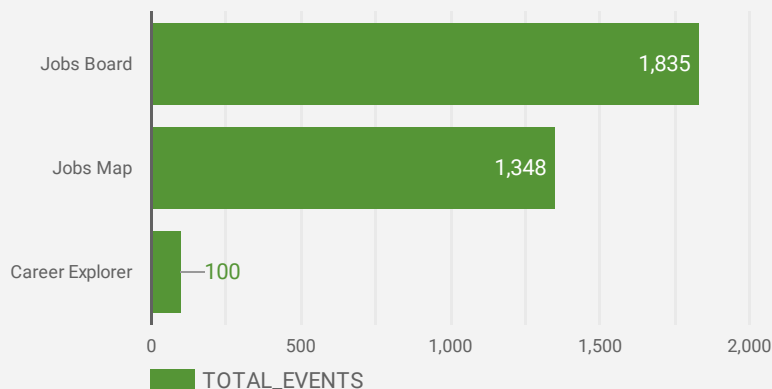

FILTER

AGE GROUP ▾

GENDER ▾

TOOL ▾

WEBSITE TRAFFIC BY LOCATION

	City	Users	Pageviews ▾
1.	Hanover	30	772
2.	(not set)	76	661
3.	Owen Sound	170	551
4.	London	26	496
5.	Saugeen Shores	63	367
6.	Stratford	67	236
7.	Hamilton	20	162
8.	Toronto	62	161
9.	The Blue Mountains	4	138
10.	Goderich	24	126
11.	Kincardine	20	111
12.	South Bruce Peninsula	16	96
13.	Kawartha Lakes	10	90
14.	Bluewater	11	83
15.	Timmins	1	67
16.	Clinton	18	51
17.	Exeter	5	49
18.	Kitchener	15	45
19.	Belleville	1	33
20.	Brampton	14	30
21.	Lincoln	4	30

1 - 100 / 143 < >

1 772

NOTE: The website data by location is data collected by Google Analytics and cannot be filtered using the age range, gender or tool filters at the top of the page.

JOB-SEEKER REFERRALS

Job Postings
1,179

EMPLOYER
565

Services
9

INTERACTIONS BY TOOL

3,283

INTERACTIONS BY AGE GROUP

INTERACTIONS BY GENDER

Source: Job search data is collected from user interactions with the job finding tools on the connect2jobs.ca website.