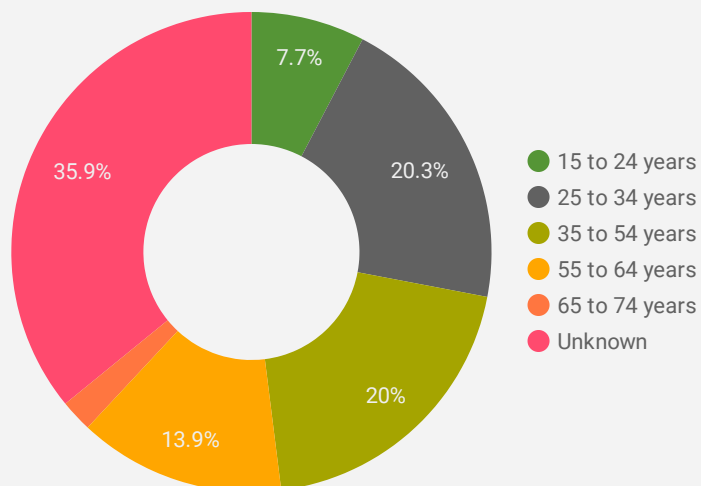

1 - 100 / 143 < >

1 772

NOTE: The website data by location is data collected by Google Analytics and cannot be filtered using the age range, gender or tool filters at the top of the page.

JOB-SEEKER REFERRALS

Job Postings
1,179

EMPLOYER
565

Services
9

INTERACTIONS BY TOOL

3,283

INTERACTIONS BY AGE GROUP

INTERACTIONS BY GENDER

Source: Job search data is collected from user interactions with the job finding tools on the connect2jobs.ca website.

FILTER

AGE GROUP ▾

GENDER ▾

TOOL ▾

INTEREST BY SKILL TYPE

INTEREST BY SKILL LEVEL

INTEREST BY JOB TYPE

INTEREST BY JOB DURATION