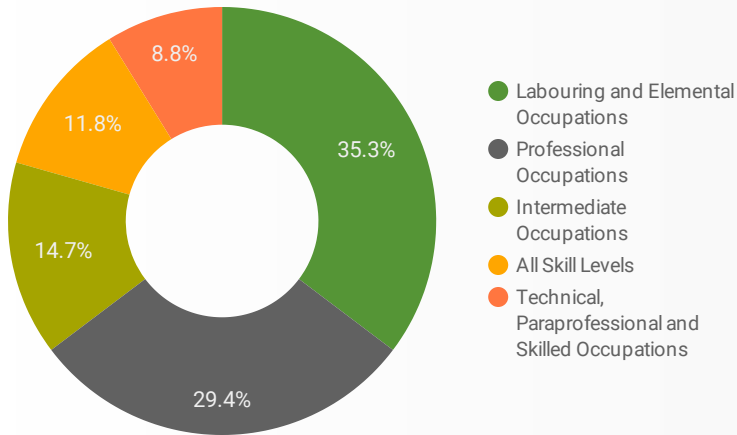

Job Postings
1,179

EMPLOYER
565

Services
9

INTERACTIONS BY TOOL

3,283

INTERACTIONS BY AGE GROUP

INTERACTIONS BY GENDER

Source: Job search data is collected from user interactions with the job finding tools on the connect2jobs.ca website.

FILTER

AGE GROUP ▾

GENDER ▾

TOOL ▾

INTEREST BY SKILL TYPE

INTEREST BY SKILL LEVEL

INTEREST BY JOB TYPE

INTEREST BY JOB DURATION