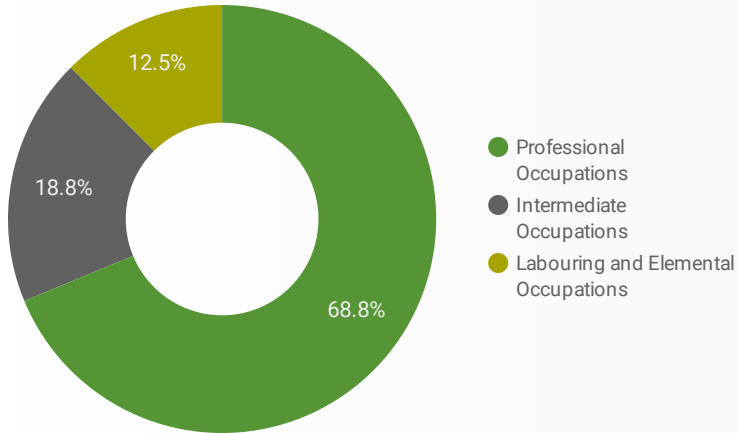

Job Postings
756

EMPLOYER
400

Services
3

INTERACTIONS BY TOOL

2,103

INTERACTIONS BY AGE GROUP

INTERACTIONS BY GENDER

Source: Job search data is collected from user interactions with the job finding tools on the connect2jobs.ca website.

INTEREST BY SKILL LEVEL

TOP OCCUPATIONS

4-DIGIT NOC CODES	POSTINGS
Administrative assistants	50
Home support workers, housekeepers and rel...	47
Retail salespersons	46
Light duty cleaners	40
Delivery and courier service drivers	38
Receptionists	33
Other customer and information services rep...	32
Social and community service workers	32
Material handlers	31
Other labourers in processing, manufacturin...	30
General farm workers	26
Administrative officers	26
Accounting technicians and bookkeepers	22
Inspectors in public and environmental healt...	21
Early childhood educators and assistants	20