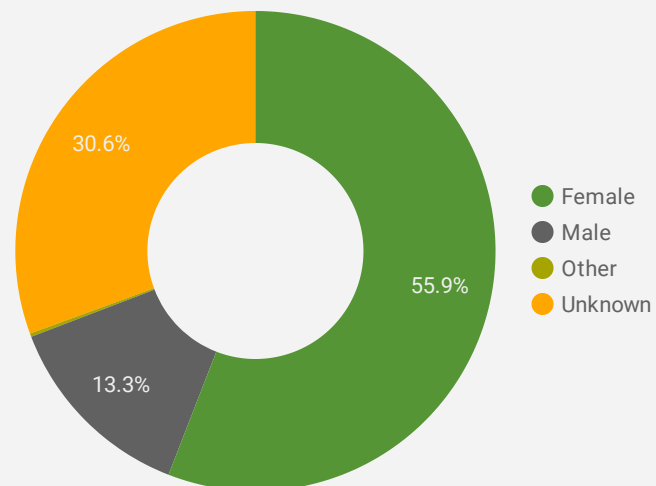

1 - 100 / 125 < >

NOTE: The website data by location is data collected by Google Analytics and cannot be filtered using the age range, gender or tool filters at the top of the page.

JOB-SEEKER REFERRALS

Job Postings
756

EMPLOYER
400

Services
3

INTERACTIONS BY TOOL

2,103

INTERACTIONS BY AGE GROUP

INTERACTIONS BY GENDER

Source: Job search data is collected from user interactions with the job finding tools on the connect2jobs.ca website.