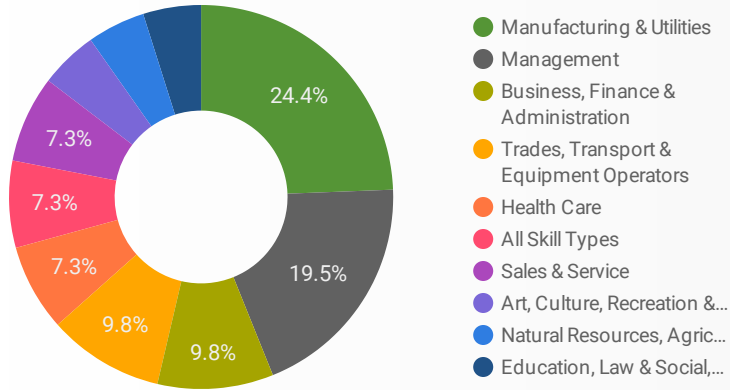

FILTER

AGE GROUP

GENDER

TOOL

INTEREST BY SKILL TYPE