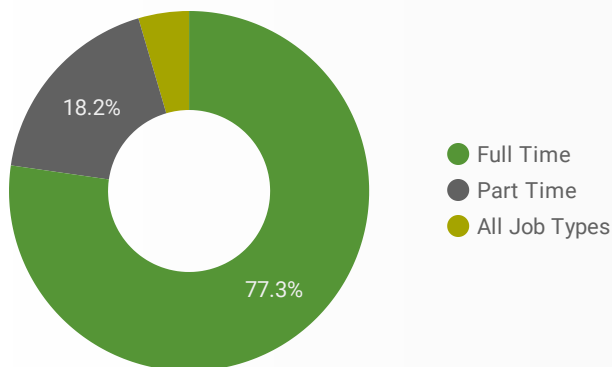

INTEREST BY JOB TYPE