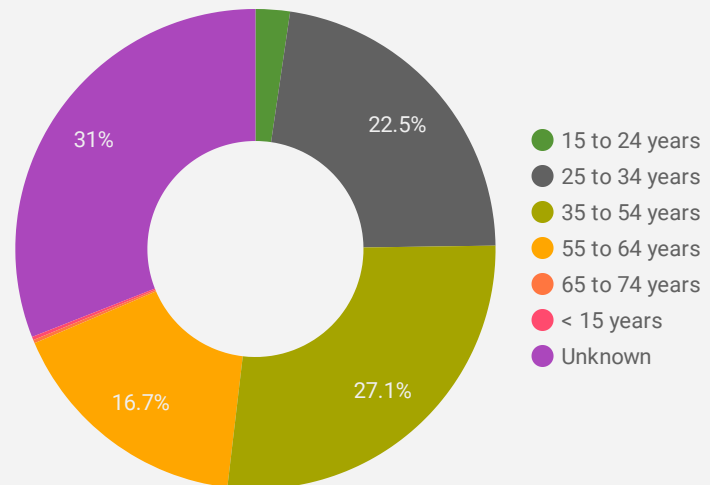

1 - 100 / 125 < >

NOTE: The website data by location is data collected by Google Analytics and cannot be filtered using the age range, gender or tool filters at the top of the page.

JOB-SEEKER REFERRALS

Job Postings
756

EMPLOYER
400

Services
3

INTERACTIONS BY TOOL

2,103

INTERACTIONS BY AGE GROUP

INTERACTIONS BY GENDER

Source: Job search data is collected from user interactions with the job finding tools on the connect2jobs.ca website.