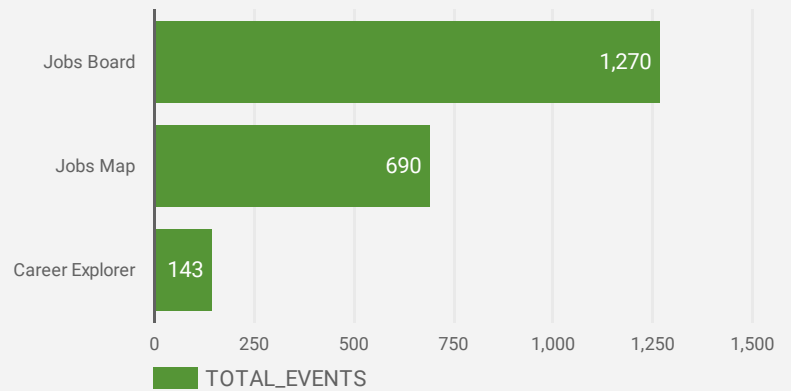

FILTER

AGE GROUP ▾

GENDER ▾

TOOL ▾

WEBSITE TRAFFIC BY LOCATION

	City	Users	Pageviews ▾
1.	(not set)	55	482
2.	Hanover	25	376
3.	London	20	372
4.	Owen Sound	110	355
5.	Saugeen Shores	50	278
6.	Stratford	32	117
7.	Toronto	69	116
8.	Clinton	14	99
9.	Ottawa	34	92
10.	Kincardine	9	88
11.	Huron East	18	86
12.	Hamilton	14	67
13.	Goderich	16	61
14.	Wingham	6	52
15.	Bluewater	5	42
16.	South Bruce Peninsula	7	39
17.	Huntsville	8	37
18.	Lincoln	3	37
19.	Exeter	7	33
20.	Caledon	5	32
21.	Kawartha Lakes	3	31

1 - 100 / 125 < >

NOTE: The website data by location is data collected by Google Analytics and cannot be filtered using the age range, gender or tool filters at the top of the page.

JOB-SEEKER REFERRALS

Job Postings
756

EMPLOYER
400

Services
3

INTERACTIONS BY TOOL

2,103

INTERACTIONS BY AGE GROUP

INTERACTIONS BY GENDER

Source: Job search data is collected from user interactions with the job finding tools on the connect2jobs.ca website.