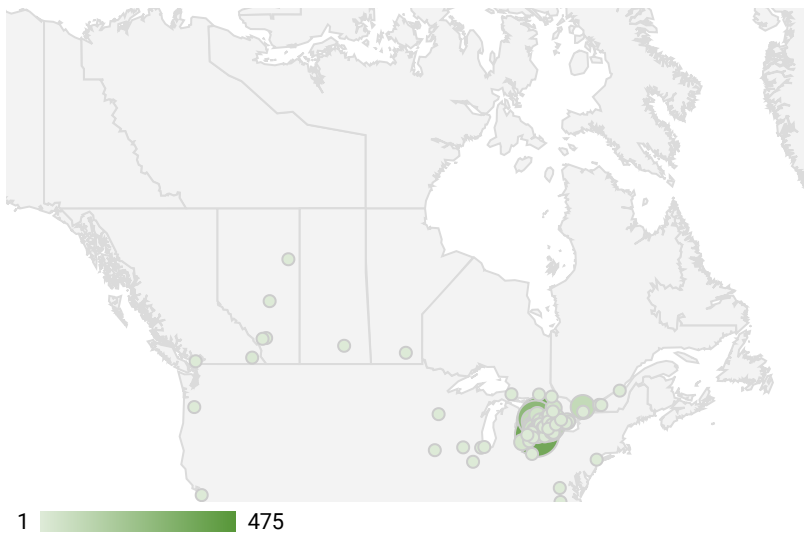

FILTER

AGE GROUP ▾

GENDER ▾

TOOL ▾

WEBSITE TRAFFIC BY LOCATION

	City	Users	Pageviews ▾
1.	(not set)	55	482
2.	Hanover	25	376
3.	London	20	372
4.	Owen Sound	110	355
5.	Saugeen Shores	50	278
6.	Stratford	32	117
7.	Toronto	69	116
8.	Clinton	14	99
9.	Ottawa	34	92
10.	Kincardine	9	88
11.	Huron East	18	86
12.	Hamilton	14	67
13.	Goderich	16	61
14.	Wingham	6	52
15.	Bluewater	5	42
16.	South Bruce Peninsula	7	39
17.	Huntsville	8	37
18.	Lincoln	3	37
19.	Exeter	7	33
20.	Caledon	5	32
21.	Kawartha Lakes	3	31

1 - 100 / 125 < >

NOTE: The website data by location is data collected by Google Analytics and cannot be filtered using the age range, gender or tool filters at the top of the page.

JOB-SEEKER REFERRALS