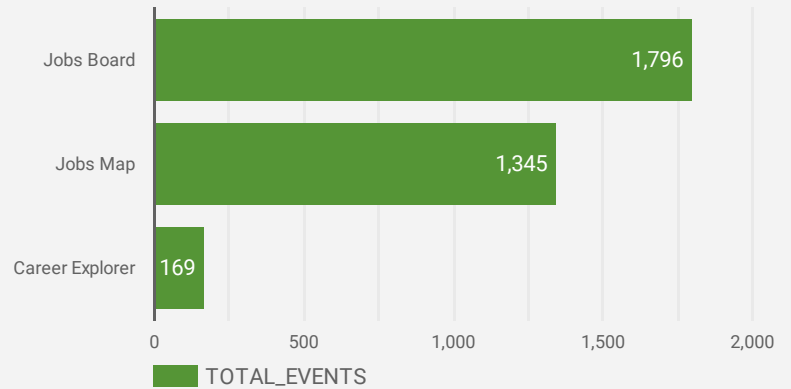

1 - 100 / 236 < >

**NOTE:** The website data by location is data collected by Google Analytics and cannot be filtered using the age range, gender or tool filters at the top of the page.

## JOB-SEEKER REFERRALS

Job Postings  
**1,154**

Employers  
**602**

Services  
**0**

## INTERACTIONS BY TOOL

**3,310**

## INTERACTIONS BY AGE GROUP