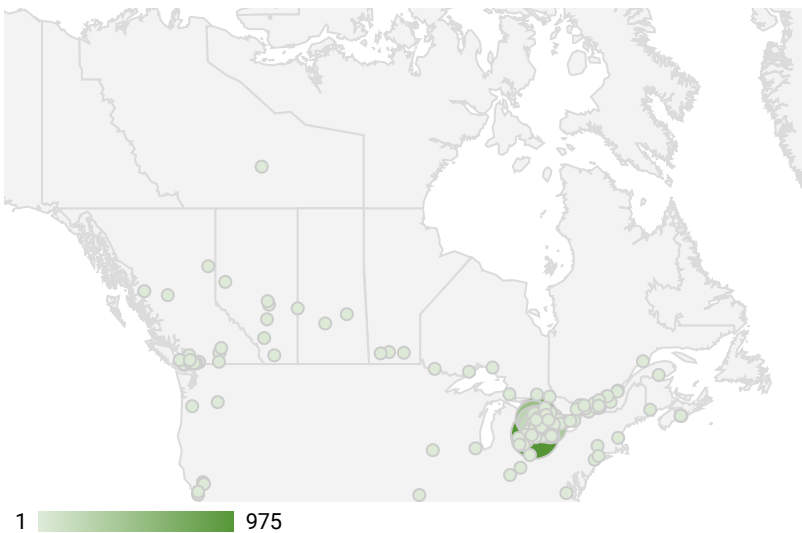

## WEBSITE TRAFFIC BY LOCATION

	City	Users	Pageviews ▾
1.	London	42	975
2.	(not set)	153	813
3.	Owen Sound	132	674
4.	Saugeen Shores	106	474
5.	Hanover	38	408
6.	Toronto	179	357
7.	Kincardine	31	249
8.	Stratford	90	209
9.	Goderich	31	186
10.	Hamilton	45	119
11.	Brampton	68	112
12.	Saint Marys	10	107
13.	Minto	9	87
14.	Kitchener	36	84
15.	Collingwood	22	81
16.	Bluewater	22	58
17.	Barrie	18	55
18.	South Bruce Peninsula	16	53
19.	Windsor	12	52
20.	Mississauga	16	51
21.	Ottawa	17	48

1 - 100 / 236 < >

**NOTE:** The website data by location is data collected by Google Analytics and cannot be filtered using the age range, gender or tool filters at the top of the page.