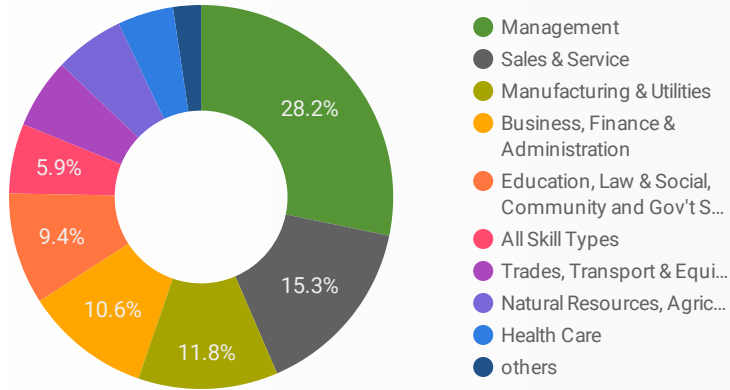

## INTERACTIONS BY AGE GROUP

## INTERACTIONS BY GENDER

**Source:** Job search data is collected from user interactions with the job finding tools on the connect2jobs.ca website.

FILTER

AGE GROUP

GENDER

TOOL

## INTEREST BY SKILL TYPE