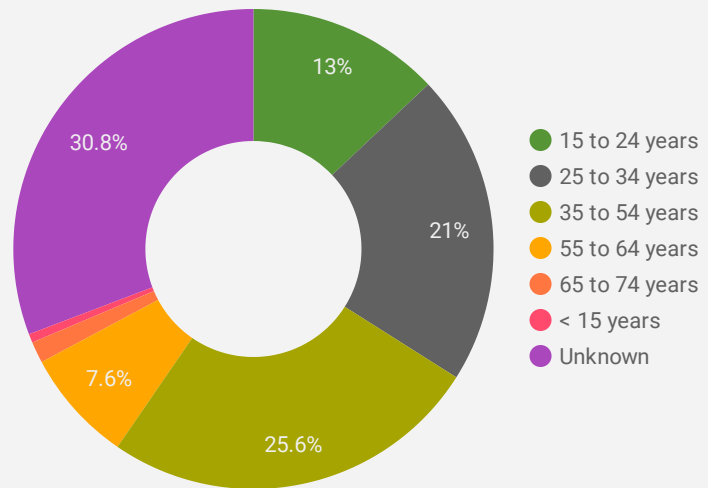

1 - 100 / 236 < >

**NOTE:** The website data by location is data collected by Google Analytics and cannot be filtered using the age range, gender or tool filters at the top of the page.

## JOB-SEEKER REFERRALS

Job Postings  
**1,154**

Employers  
**602**

Services  
**0**

## INTERACTIONS BY TOOL

**3,310**

## INTERACTIONS BY AGE GROUP