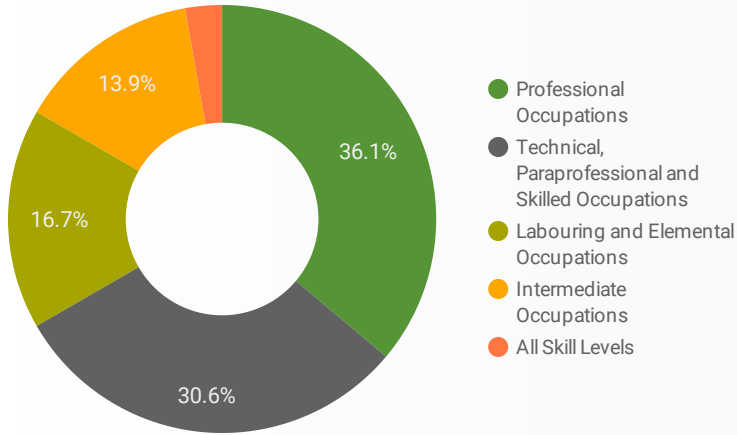

INTEREST BY SKILL LEVEL