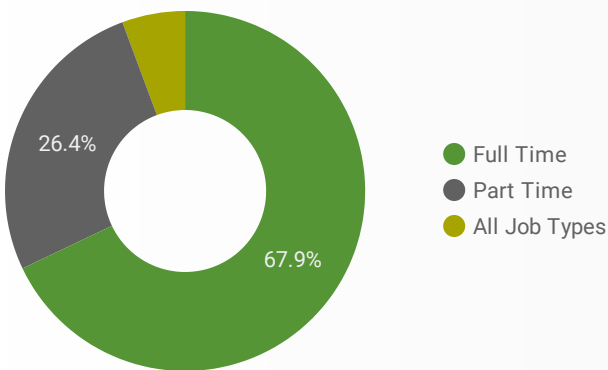

INTEREST BY JOB TYPE