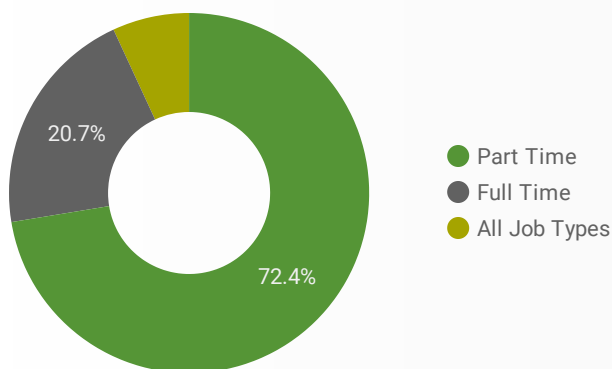

INTEREST BY JOB TYPE