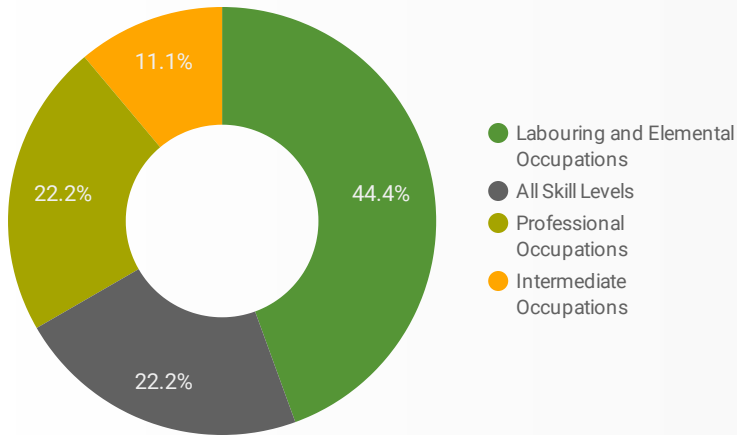

INTEREST BY SKILL LEVEL