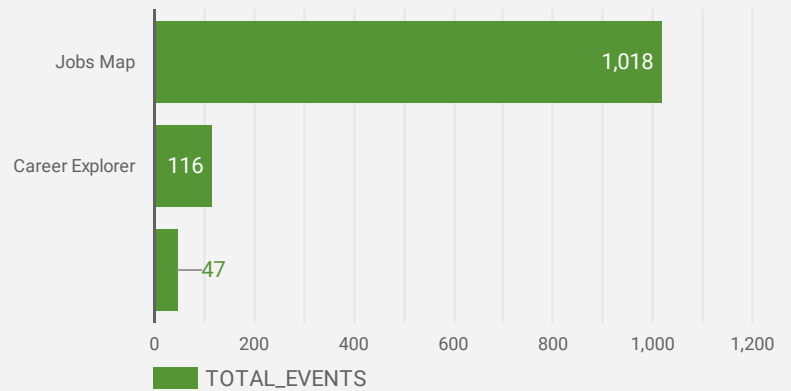

1 - 100 / 202

**NOTE:** The website data by location is data collected by Google Analytics and cannot be filtered using the age range, gender or tool filters at the top of the page.

## JOB-SEEKER REFERRALS

Job Postings  
**825**

Employers  
**462**

Services  
**0**

## INTERACTIONS BY TOOL

**2,481**

## INTERACTIONS BY AGE GROUP