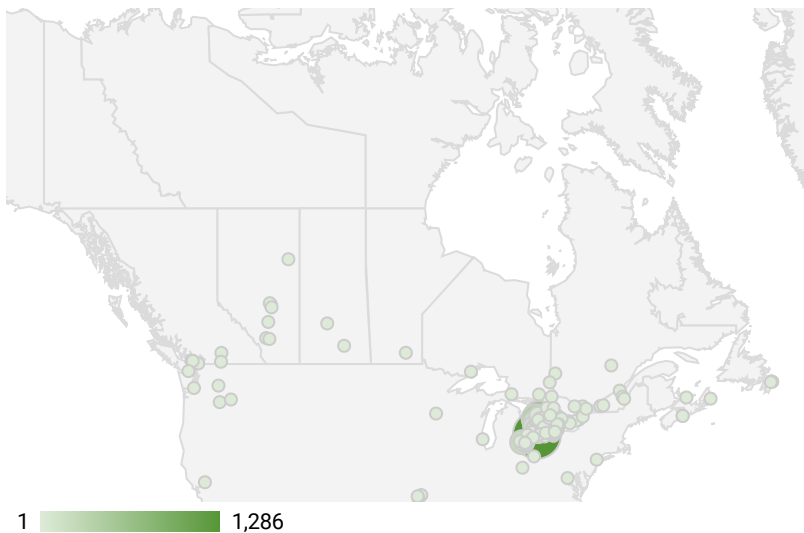

## WEBSITE TRAFFIC BY LOCATION

	City	Users	Pageviews
1.	London	62	1,287
2.	Owen Sound	138	562
3.	Hanover	41	556
4.	(not set)	153	551
5.	Saugeen Shores	76	393
6.	Toronto	160	279
7.	Stratford	93	244
8.	Windsor	10	213
9.	Kincardine	27	141
10.	Goderich	32	135
11.	Hamilton	39	88
12.	Kitchener	38	69
13.	Brampton	39	67
14.	Kawartha Lakes	22	66
15.	Saint Marys	11	64
16.	Clinton	20	59
17.	Barrie	12	52
18.	Collingwood	21	49
19.	Listowel	18	48
20.	Huron East	16	45
21.	Bluewater	16	40

1 - 100 / 202

**NOTE:** The website data by location is data collected by Google Analytics and cannot be filtered using the age range, gender or tool filters at the top of the page.