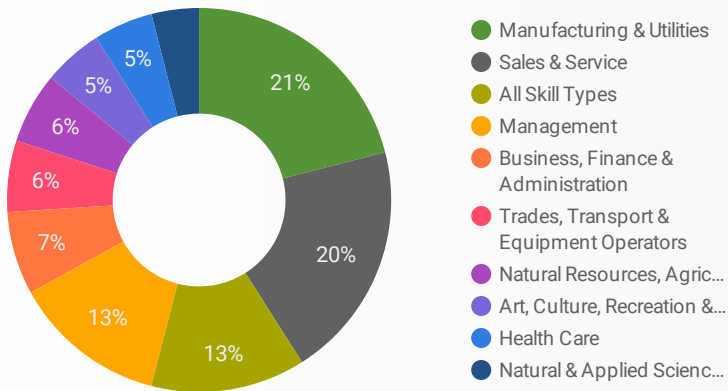

## INTERACTIONS BY AGE GROUP

## INTERACTIONS BY GENDER

**Source:** Job search data is collected from user interactions with the job finding tools on the connect2jobs.ca website.

**FILTER**

**AGE GROUP** ▾

**GENDER** ▾

**TOOL** ▾

## INTEREST BY SKILL TYPE