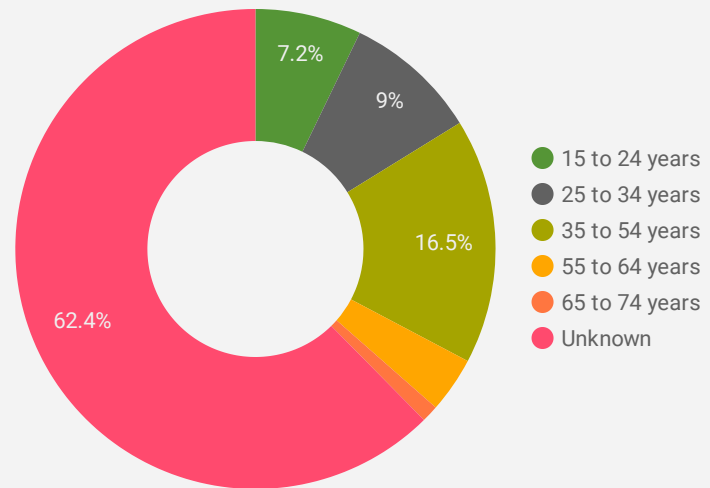

1 - 100 / 202

**NOTE:** The website data by location is data collected by Google Analytics and cannot be filtered using the age range, gender or tool filters at the top of the page.

## JOB-SEEKER REFERRALS

Job Postings  
**825**

Employers  
**462**

Services  
**0**

## INTERACTIONS BY TOOL

**2,481**

## INTERACTIONS BY AGE GROUP