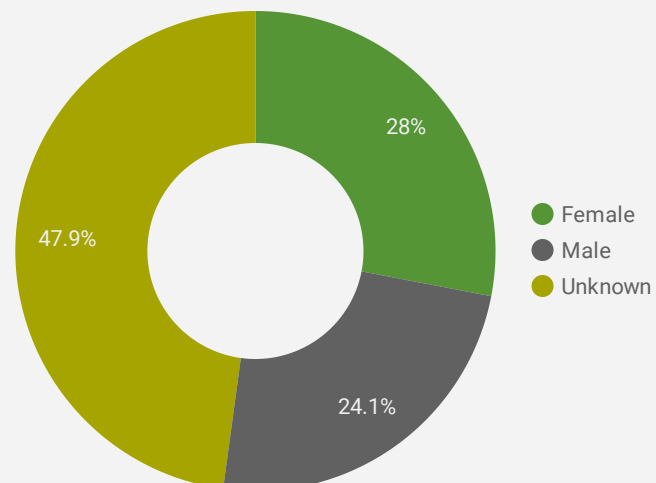

1 - 100 / 239 < >

NOTE: The website data by location is data collected by Google Analytics and cannot be filtered using the age range, gender or tool filters at the top of the page.

JOB-SEEKER REFERRALS

Job Postings
651

Employers
404

Services
0

INTERACTIONS BY TOOL

1,425

INTERACTIONS BY AGE GROUP

INTERACTIONS BY GENDER

Source: Job search data is collected from user interactions with the job finding tools on the connect2jobs.ca website.

FILTER

AGE GROUP ▾

GENDER ▾

TOOL ▾

INTEREST BY SKILL TYPE

INTEREST BY SKILL LEVEL

INTEREST BY JOB TYPE

INTEREST BY JOB DURATION