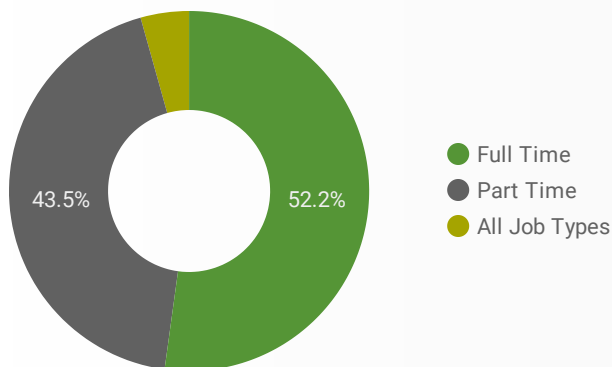

Job Postings
651

Employers
404

Services
0

INTERACTIONS BY TOOL

1,425

INTERACTIONS BY AGE GROUP

INTERACTIONS BY GENDER

Source: Job search data is collected from user interactions with the job finding tools on the connect2jobs.ca website.

FILTER

AGE GROUP ▾

GENDER ▾

TOOL ▾

INTEREST BY SKILL TYPE

INTEREST BY SKILL LEVEL

INTEREST BY JOB TYPE

INTEREST BY JOB DURATION