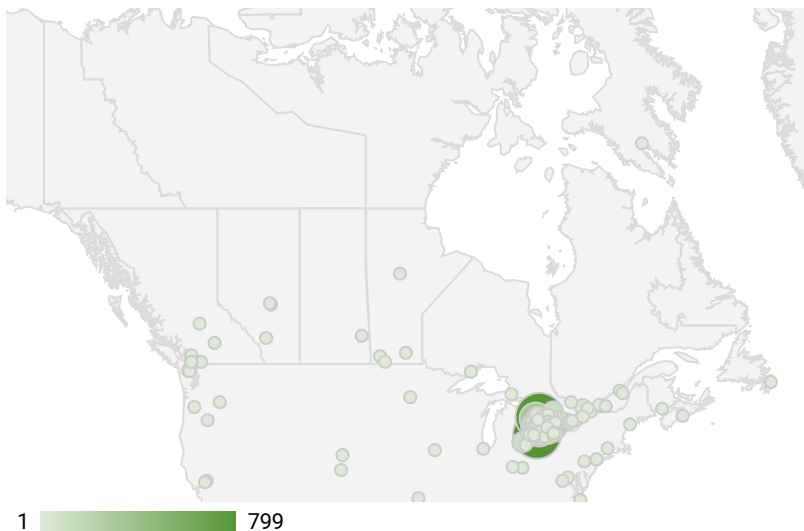

FILTER

AGE GROUP ▾

GENDER ▾

TOOL ▾

WEBSITE TRAFFIC BY LOCATION

	City	Users	Pageviews ▾
1.	London	40	802
2.	Owen Sound	141	794
3.	(not set)	138	664
4.	Saugeen Shores	60	318
5.	Stratford	78	297
6.	Hanover	42	250
7.	Toronto	128	233
8.	Goderich	27	146
9.	Hamilton	47	127
10.	Windsor	8	106
11.	Bracebridge	4	98
12.	Brampton	50	96
13.	Kitchener	25	83
14.	Listowel	14	61
15.	Huron East	20	59
16.	Bluewater	16	56
17.	Kincardine	13	51
18.	Waterloo	13	51
19.	Barrie	15	49
20.	Saint Marys	12	47
21.	Dublin	20	47

1 - 100 / 239 < >

NOTE: The website data by location is data collected by Google Analytics and cannot be filtered using the age range, gender or tool filters at the top of the page.

JOB-SEEKER REFERRALS