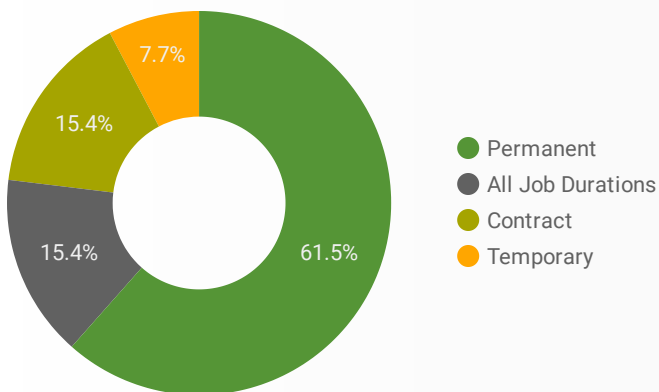

Job Postings
651

Employers
404

Services
0

INTERACTIONS BY TOOL

1,425

INTERACTIONS BY AGE GROUP

INTERACTIONS BY GENDER

Source: Job search data is collected from user interactions with the job finding tools on the connect2jobs.ca website.

FILTER

AGE GROUP ▾

GENDER ▾

TOOL ▾

INTEREST BY SKILL TYPE

INTEREST BY SKILL LEVEL

INTEREST BY JOB TYPE

INTEREST BY JOB DURATION