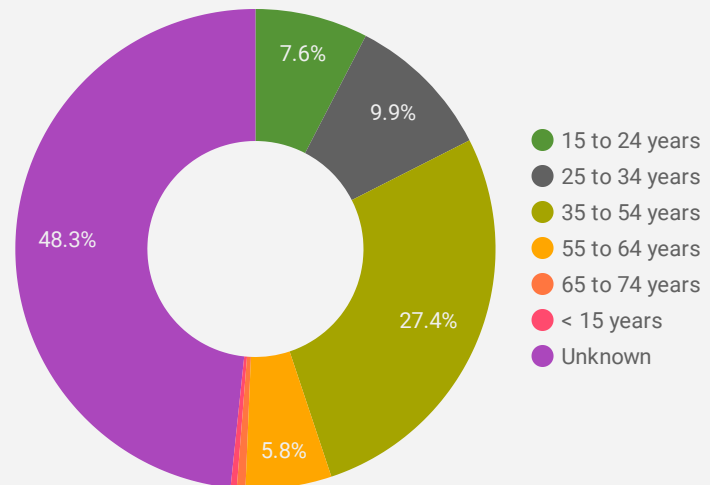

1 - 100 / 239 < >

NOTE: The website data by location is data collected by Google Analytics and cannot be filtered using the age range, gender or tool filters at the top of the page.

JOB-SEEKER REFERRALS

Job Postings
651

Employers
404

Services
0

INTERACTIONS BY TOOL

1,425

INTERACTIONS BY AGE GROUP

INTERACTIONS BY GENDER

Source: Job search data is collected from user interactions with the job finding tools on the connect2jobs.ca website.

FILTER

AGE GROUP ▾

GENDER ▾

TOOL ▾

INTEREST BY SKILL TYPE

INTEREST BY SKILL LEVEL

INTEREST BY JOB TYPE

INTEREST BY JOB DURATION