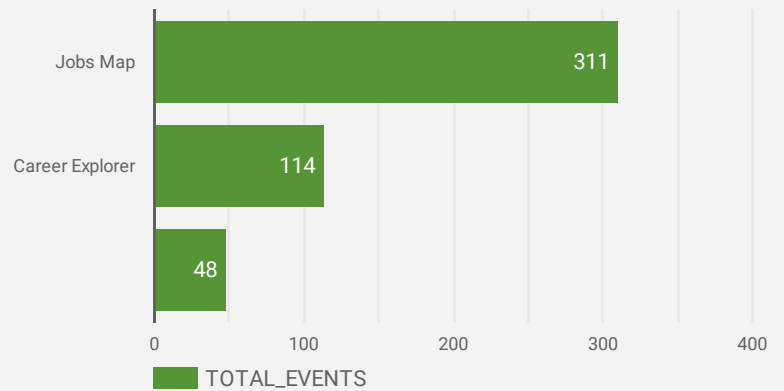

FILTER

AGE GROUP ▾

GENDER ▾

TOOL ▾

WEBSITE TRAFFIC BY LOCATION

	City	Users	Pageviews ▾
1.	London	40	802
2.	Owen Sound	141	794
3.	(not set)	138	664
4.	Saugeen Shores	60	318
5.	Stratford	78	297
6.	Hanover	42	250
7.	Toronto	128	233
8.	Goderich	27	146
9.	Hamilton	47	127
10.	Windsor	8	106
11.	Bracebridge	4	98
12.	Brampton	50	96
13.	Kitchener	25	83
14.	Listowel	14	61
15.	Huron East	20	59
16.	Bluewater	16	56
17.	Kincardine	13	51
18.	Waterloo	13	51
19.	Barrie	15	49
20.	Saint Marys	12	47
21.	Dublin	20	47

1 - 100 / 239 < >

NOTE: The website data by location is data collected by Google Analytics and cannot be filtered using the age range, gender or tool filters at the top of the page.

JOB-SEEKER REFERRALS

Job Postings
651

Employers
404

Services
0

INTERACTIONS BY TOOL

1,425

INTERACTIONS BY AGE GROUP

INTERACTIONS BY GENDER

Source: Job search data is collected from user interactions with the job finding tools on the connect2jobs.ca website.