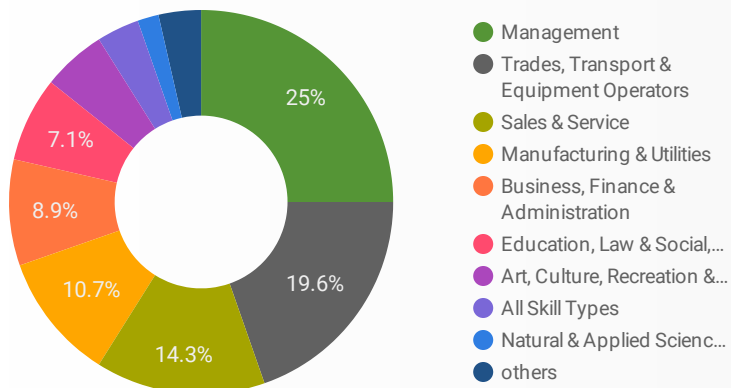

1 - 100 / 239 < >

NOTE: The website data by location is data collected by Google Analytics and cannot be filtered using the age range, gender or tool filters at the top of the page.

JOB-SEEKER REFERRALS

Job Postings
651

Employers
404

Services
0

INTERACTIONS BY TOOL

1,425

INTERACTIONS BY AGE GROUP

INTERACTIONS BY GENDER

Source: Job search data is collected from user interactions with the job finding tools on the connect2jobs.ca website.

FILTER

AGE GROUP ▾

GENDER ▾

TOOL ▾

INTEREST BY SKILL TYPE

INTEREST BY SKILL LEVEL

INTEREST BY JOB TYPE

INTEREST BY JOB DURATION