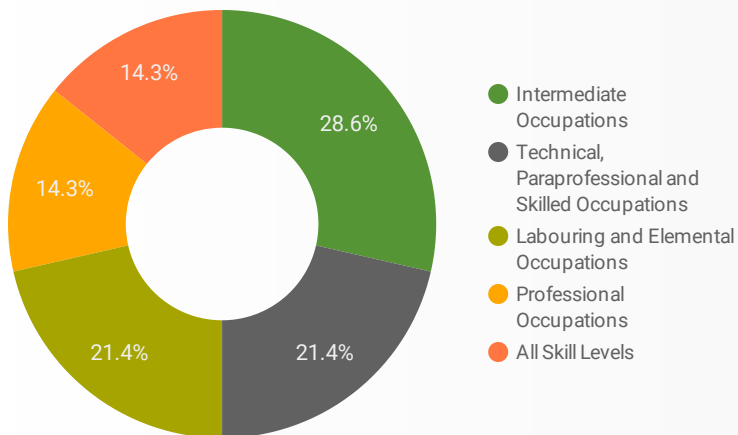

Job Postings
651

Employers
404

Services
0

INTERACTIONS BY TOOL

1,425

INTERACTIONS BY AGE GROUP

INTERACTIONS BY GENDER

Source: Job search data is collected from user interactions with the job finding tools on the connect2jobs.ca website.

FILTER

AGE GROUP ▾

GENDER ▾

TOOL ▾

INTEREST BY SKILL TYPE

INTEREST BY SKILL LEVEL

INTEREST BY JOB TYPE

INTEREST BY JOB DURATION