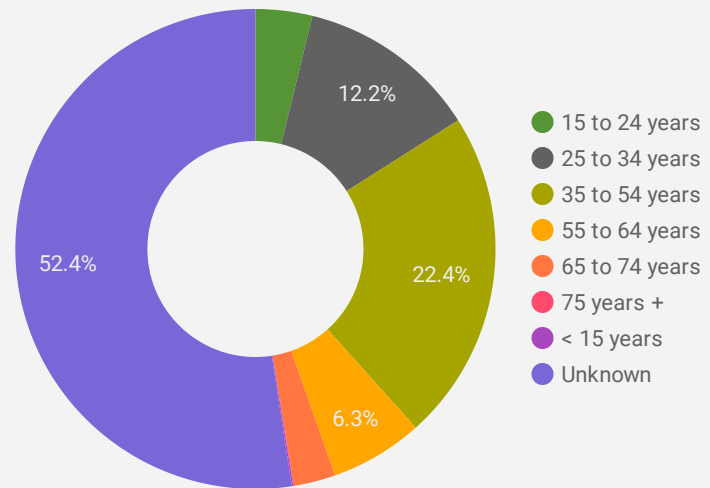

FILTER

AGE GROUP ▾

GENDER ▾

TOOL ▾

WEBSITE TRAFFIC BY LOCATION

	City	Users	Pageviews ▾
1.	Owen Sound	152	674
2.	(not set)	116	522
3.	Hanover	49	486
4.	London	37	432
5.	Stratford	71	428
6.	Saugeen Shores	61	406
7.	Toronto	106	312
8.	Kincardine	15	129
9.	Huron East	18	124
10.	Kawartha Lakes	10	115
11.	Brampton	39	108
12.	Hamilton	33	104
13.	Dublin	14	90
14.	Penetanguishene	2	71
15.	Listowel	21	71
16.	Greater Napanee	1	65
17.	Durham	12	61
18.	Clinton	11	55
19.	Montreal	13	55
20.	South Bruce Peninsula	12	50
21.	Kitchener	22	50

1 - 100 / 181 < >

NOTE: The website data by location is data collected by Google Analytics and cannot be filtered using the age range, gender or tool filters at the top of the page.

JOB-SEEKER REFERRALS

Job Postings
1,150

Employers
566

Services
8

INTERACTIONS BY TOOL

2,749

INTERACTIONS BY AGE GROUP

INTERACTIONS BY GENDER

Source: Job search data is collected from user interactions with the job finding tools on the connect2jobs.ca website.

FILTER

AGE GROUP ▾

GENDER ▾

TOOL ▾

INTEREST BY SKILL TYPE

INTEREST BY SKILL LEVEL

INTEREST BY JOB TYPE

INTEREST BY JOB DURATION