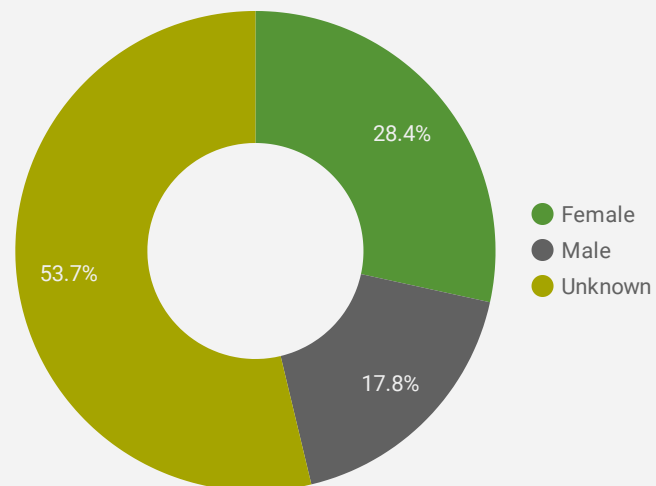

1 - 100 / 181 < >

NOTE: The website data by location is data collected by Google Analytics and cannot be filtered using the age range, gender or tool filters at the top of the page.

JOB-SEEKER REFERRALS

Job Postings
1,150

Employers
566

Services
8

INTERACTIONS BY TOOL

2,749

INTERACTIONS BY AGE GROUP

INTERACTIONS BY GENDER

Source: Job search data is collected from user interactions with the job finding tools on the connect2jobs.ca website.

FILTER

AGE GROUP ▾

GENDER ▾

TOOL ▾

INTEREST BY SKILL TYPE

INTEREST BY SKILL LEVEL

INTEREST BY JOB TYPE

INTEREST BY JOB DURATION