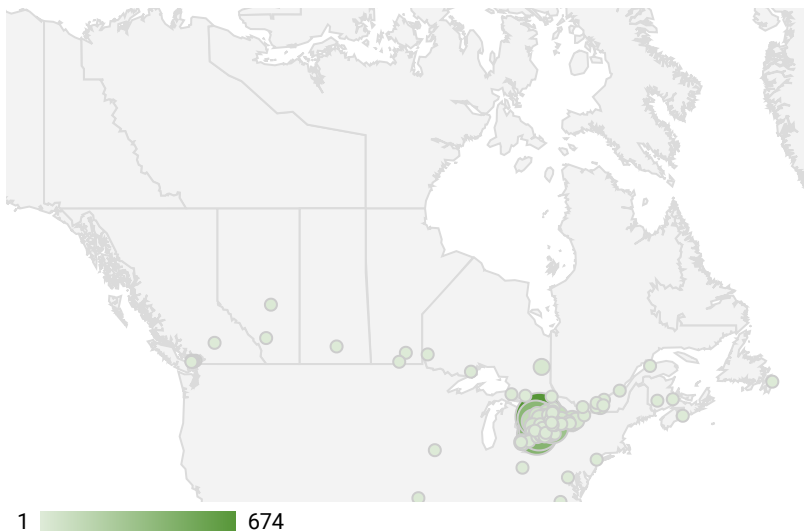

FILTER

AGE GROUP ▾

GENDER ▾

TOOL ▾

WEBSITE TRAFFIC BY LOCATION

	City	Users	Pageviews ▾
1.	Owen Sound	152	674
2.	(not set)	116	522
3.	Hanover	49	486
4.	London	37	432
5.	Stratford	71	428
6.	Saugeen Shores	61	406
7.	Toronto	106	312
8.	Kincardine	15	129
9.	Huron East	18	124
10.	Kawartha Lakes	10	115
11.	Brampton	39	108
12.	Hamilton	33	104
13.	Dublin	14	90
14.	Penetanguishene	2	71
15.	Listowel	21	71
16.	Greater Napanee	1	65
17.	Durham	12	61
18.	Clinton	11	55
19.	Montreal	13	55
20.	South Bruce Peninsula	12	50
21.	Kitchener	22	50

1 - 100 / 181 < >

NOTE: The website data by location is data collected by Google Analytics and cannot be filtered using the age range, gender or tool filters at the top of the page.

JOB-SEEKER REFERRALS