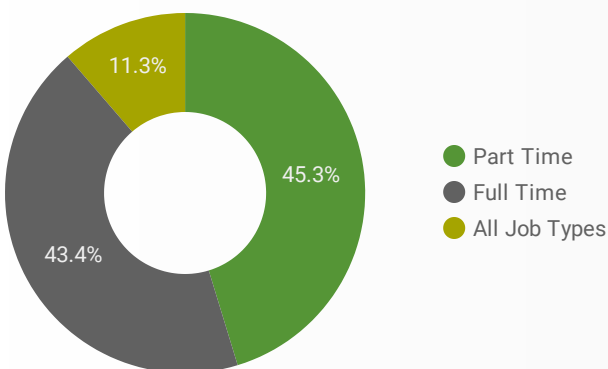

Job Postings
1,150

Employers
566

Services
8

INTERACTIONS BY TOOL

2,749

INTERACTIONS BY AGE GROUP

INTERACTIONS BY GENDER

Source: Job search data is collected from user interactions with the job finding tools on the connect2jobs.ca website.

FILTER

AGE GROUP ▾

GENDER ▾

TOOL ▾

INTEREST BY SKILL TYPE

INTEREST BY SKILL LEVEL

INTEREST BY JOB TYPE

INTEREST BY JOB DURATION