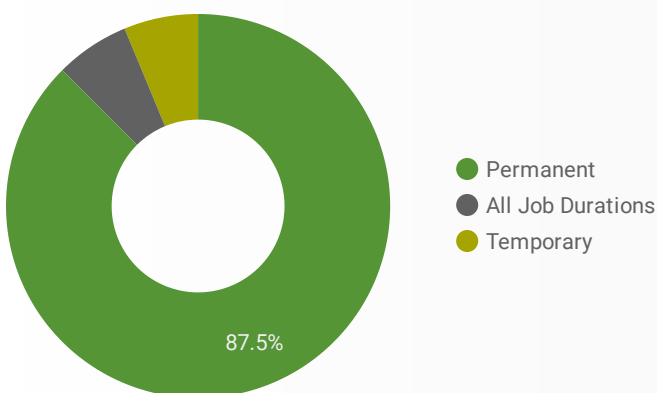

Job Postings
1,150

Employers
566

Services
8

INTERACTIONS BY TOOL

2,749

INTERACTIONS BY AGE GROUP

INTERACTIONS BY GENDER

Source: Job search data is collected from user interactions with the job finding tools on the connect2jobs.ca website.

FILTER

AGE GROUP ▾

GENDER ▾

TOOL ▾

INTEREST BY SKILL TYPE

INTEREST BY SKILL LEVEL

INTEREST BY JOB TYPE

INTEREST BY JOB DURATION