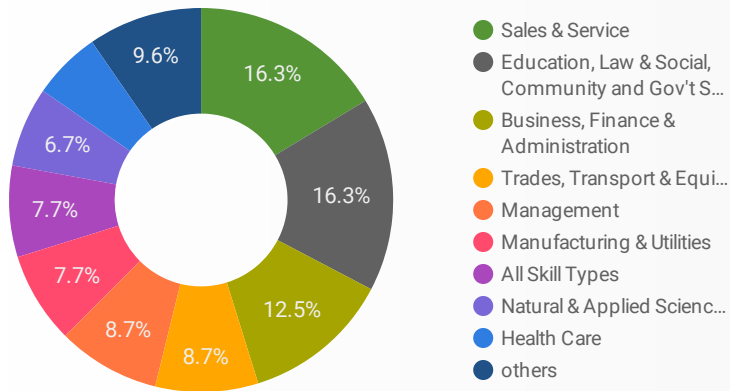

1 - 100 / 181 < >

NOTE: The website data by location is data collected by Google Analytics and cannot be filtered using the age range, gender or tool filters at the top of the page.

JOB-SEEKER REFERRALS

Job Postings
1,150

Employers
566

Services
8

INTERACTIONS BY TOOL

2,749

INTERACTIONS BY AGE GROUP

INTERACTIONS BY GENDER

Source: Job search data is collected from user interactions with the job finding tools on the connect2jobs.ca website.

FILTER

AGE GROUP ▾

GENDER ▾

TOOL ▾

INTEREST BY SKILL TYPE

INTEREST BY SKILL LEVEL

INTEREST BY JOB TYPE

INTEREST BY JOB DURATION