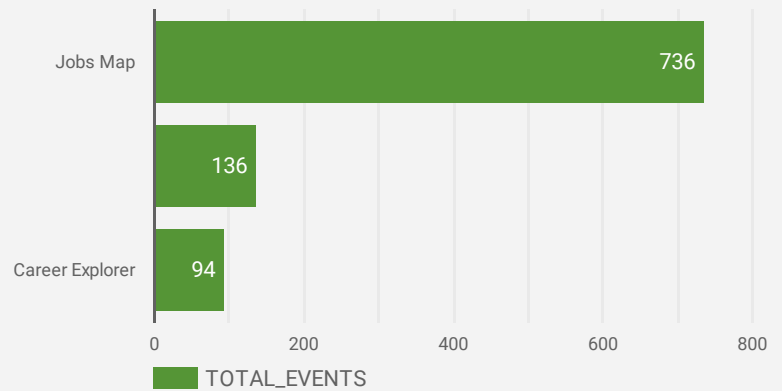

FILTER

AGE GROUP ▾

GENDER ▾

TOOL ▾

WEBSITE TRAFFIC BY LOCATION

	City	Users	Pageviews ▾
1.	Owen Sound	152	674
2.	(not set)	116	522
3.	Hanover	49	486
4.	London	37	432
5.	Stratford	71	428
6.	Saugeen Shores	61	406
7.	Toronto	106	312
8.	Kincardine	15	129
9.	Huron East	18	124
10.	Kawartha Lakes	10	115
11.	Brampton	39	108
12.	Hamilton	33	104
13.	Dublin	14	90
14.	Penetanguishene	2	71
15.	Listowel	21	71
16.	Greater Napanee	1	65
17.	Durham	12	61
18.	Clinton	11	55
19.	Montreal	13	55
20.	South Bruce Peninsula	12	50
21.	Kitchener	22	50

1 - 100 / 181 < >

NOTE: The website data by location is data collected by Google Analytics and cannot be filtered using the age range, gender or tool filters at the top of the page.

JOB-SEEKER REFERRALS

Job Postings
1,150

Employers
566

Services
8

INTERACTIONS BY TOOL

2,749

INTERACTIONS BY AGE GROUP

INTERACTIONS BY GENDER

Source: Job search data is collected from user interactions with the job finding tools on the connect2jobs.ca website.