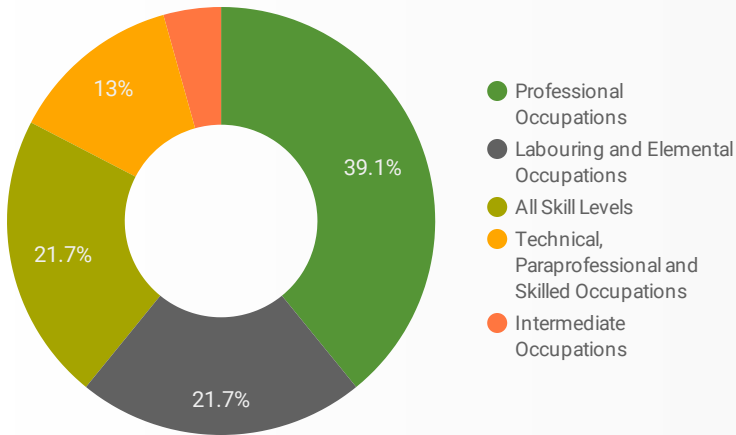

Job Postings
1,150

Employers
566

Services
8

INTERACTIONS BY TOOL

2,749

INTERACTIONS BY AGE GROUP

INTERACTIONS BY GENDER

Source: Job search data is collected from user interactions with the job finding tools on the connect2jobs.ca website.

FILTER

AGE GROUP ▾

GENDER ▾

TOOL ▾

INTEREST BY SKILL TYPE

INTEREST BY SKILL LEVEL

INTEREST BY JOB TYPE

INTEREST BY JOB DURATION