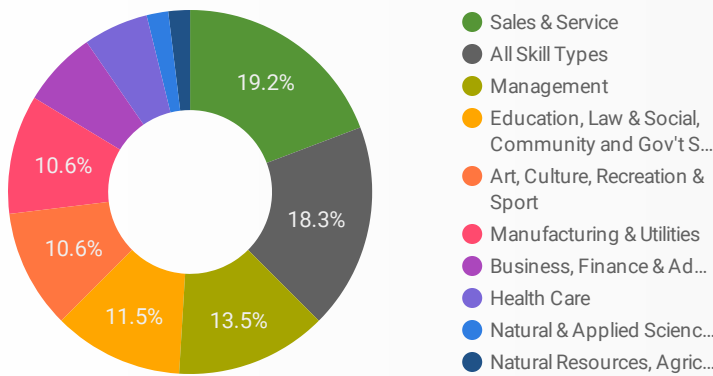

JOB-SEEKER REFERRALS

Job Postings
777

Employers
409

Services
0

INTERACTIONS BY TOOL

2,060

INTERACTIONS BY AGE GROUP

INTERACTIONS BY GENDER

Source:

Job search data is collected from user interactions with the job finding tools on the connect2jobs.ca website. Location data is collected by Google Analytics and cannot be filtered using the age range, gender or tool filters at the top of the page.

FILTER

AGE GROUP ▾

GENDER ▾

TOOL ▾

INTEREST BY SKILL TYPE

INTEREST BY SKILL LEVEL

INTEREST BY JOB TYPE

INTEREST BY JOB DURATION