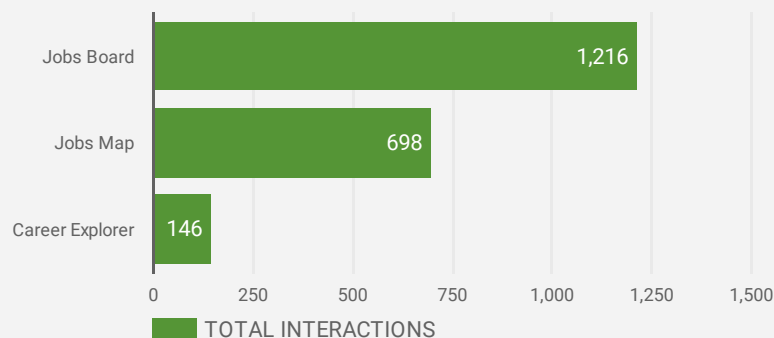

FILTER

AGE GROUP ▾

GENDER ▾

TOOL ▾

WEBSITE TRAFFIC BY LOCATION

	City	Users	Pageviews ▾
1.	Owen Sound	174	623
2.	(not set)	71	551
3.	London	15	438
4.	Hanover	27	411
5.	Saugeen Shores	38	239
6.	Stratford	44	209
7.	Kawartha Lakes	9	164
8.	Toronto	41	120
9.	Brampton	15	92
10.	South Bruce Peninsula	10	83
11.	Hamilton	12	74
12.	Mississauga	7	60
13.	Wingham	7	58
14.	Kincardine	7	56
15.	Collingwood	6	40
16.	Barrie	4	35
17.	Goderich	7	34
18.	Lagos	1	32
19.	Clinton	3	29
20.	The Blue Mountains	3	27

JOB-SEEKER REFERRALS

Job Postings
777

Employers
409

Services
0

INTERACTIONS BY TOOL

2,060

INTERACTIONS BY AGE GROUP

INTERACTIONS BY GENDER