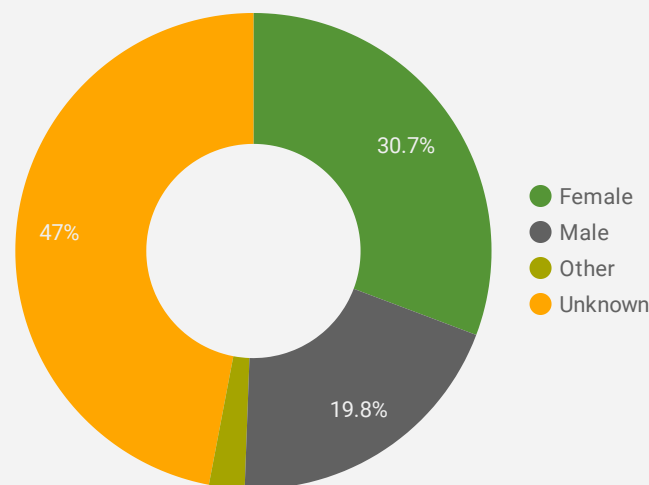

FILTER

AGE GROUP ▾

GENDER ▾

TOOL ▾

WEBSITE TRAFFIC BY LOCATION

	City	Users	Pageviews ▾
1.	Owen Sound	174	623
2.	(not set)	71	551
3.	London	15	438
4.	Hanover	27	411
5.	Saugeen Shores	38	239
6.	Stratford	44	209
7.	Kawartha Lakes	9	164
8.	Toronto	41	120
9.	Brampton	15	92
10.	South Bruce Peninsula	10	83
11.	Hamilton	12	74
12.	Mississauga	7	60
13.	Wingham	7	58
14.	Kincardine	7	56
15.	Collingwood	6	40
16.	Barrie	4	35
17.	Goderich	7	34
18.	Lagos	1	32
19.	Clinton	3	29
20.	The Blue Mountains	3	27

JOB-SEEKER REFERRALS

Job Postings
777

Employers
409

Services
0

INTERACTIONS BY TOOL

2,060

INTERACTIONS BY AGE GROUP

INTERACTIONS BY GENDER