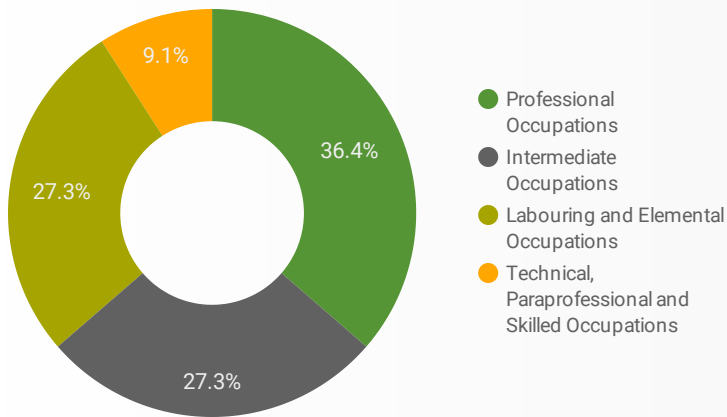

JOB-SEEKER REFERRALS

Job Postings
777

Employers
409

Services
0

INTERACTIONS BY TOOL

2,060

INTERACTIONS BY AGE GROUP

INTERACTIONS BY GENDER

FILTER

AGE GROUP ▾

GENDER ▾

TOOL ▾

INTEREST BY SKILL TYPE

INTEREST BY SKILL LEVEL

INTEREST BY JOB TYPE

INTEREST BY JOB DURATION