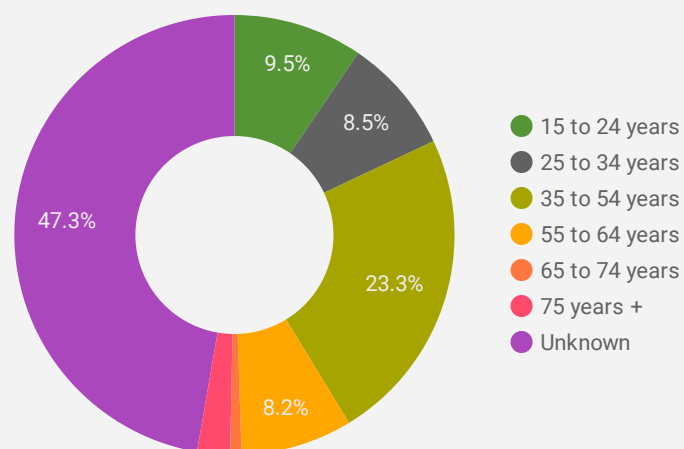

FILTER

AGE GROUP ▾

GENDER ▾

TOOL ▾

WEBSITE TRAFFIC BY LOCATION

	City	Users	Pageviews ▾
1.	Owen Sound	174	623
2.	(not set)	71	551
3.	London	15	438
4.	Hanover	27	411
5.	Saugeen Shores	38	239
6.	Stratford	44	209
7.	Kawartha Lakes	9	164
8.	Toronto	41	120
9.	Brampton	15	92
10.	South Bruce Peninsula	10	83
11.	Hamilton	12	74
12.	Mississauga	7	60
13.	Wingham	7	58
14.	Kincardine	7	56
15.	Collingwood	6	40
16.	Barrie	4	35
17.	Goderich	7	34
18.	Lagos	1	32
19.	Clinton	3	29
20.	The Blue Mountains	3	27

JOB-SEEKER REFERRALS

Job Postings
777

Employers
409

Services
0

INTERACTIONS BY TOOL

2,060

INTERACTIONS BY AGE GROUP

INTERACTIONS BY GENDER