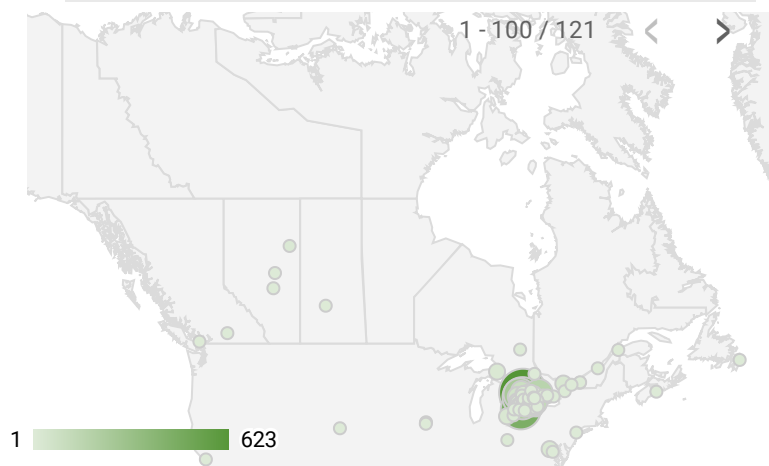

FILTER

AGE GROUP ▾

GENDER ▾

TOOL ▾

WEBSITE TRAFFIC BY LOCATION

	City	Users	Pageviews ▾
1.	Owen Sound	174	623
2.	(not set)	71	551
3.	London	15	438
4.	Hanover	27	411
5.	Saugeen Shores	38	239
6.	Stratford	44	209
7.	Kawartha Lakes	9	164
8.	Toronto	41	120
9.	Brampton	15	92
10.	South Bruce Peninsula	10	83
11.	Hamilton	12	74
12.	Mississauga	7	60
13.	Wingham	7	58
14.	Kincardine	7	56
15.	Collingwood	6	40
16.	Barrie	4	35
17.	Goderich	7	34
18.	Lagos	1	32
19.	Clinton	3	29
20.	The Blue Mountains	3	27

JOB-SEEKER REFERRALS

Job Postings
777

Employers
409

Services
0

INTERACTIONS BY TOOL

2,060

INTERACTIONS BY AGE GROUP

INTERACTIONS BY GENDER