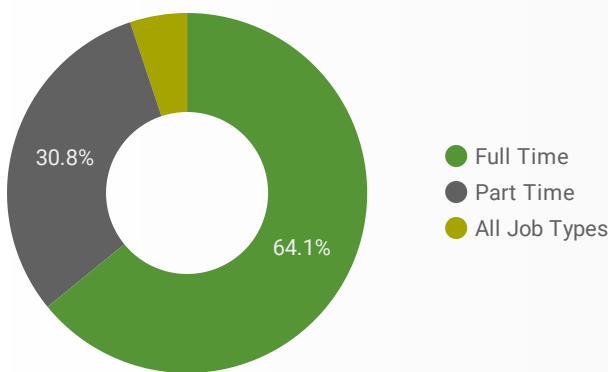

JOB-SEEKER REFERRALS

Job Postings
777

Employers
409

Services
0

INTERACTIONS BY TOOL

2,060

INTERACTIONS BY AGE GROUP

INTERACTIONS BY GENDER

FILTER

AGE GROUP ▾

GENDER ▾

TOOL ▾

INTEREST BY SKILL TYPE

INTEREST BY SKILL LEVEL

INTEREST BY JOB TYPE

INTEREST BY JOB DURATION