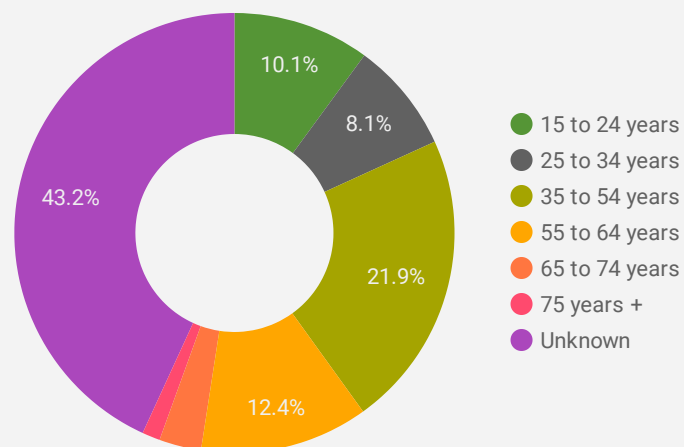

FILTER

AGE GROUP ▾

GENDER ▾

TOOL ▾

WEBSITE TRAFFIC BY LOCATION

	City	Users	Pageviews ▾
1.	(not set)	96	977
2.	Owen Sound	151	685
3.	Stratford	64	499
4.	Hanover	42	481
5.	Toronto	80	351
6.	Saugeen Shores	42	266
7.	Nanjing	2	175
8.	Goderich	19	140
9.	Hamilton	21	137
10.	Shanghai	2	120
11.	London	19	111
12.	Trois-Pistoles	2	91
13.	South Bruce Peninsula	13	90
14.	Clinton	5	86
15.	Bluewater	4	83
16.	Guelph	7	78
17.	Kawartha Lakes	5	57
18.	Kitchener	14	56
19.	Kincardine	13	50
20.	Durham	10	50

JOB-SEEKER REFERRALS

Job Postings
1,292

Employers
602

Services
8

INTERACTIONS BY TOOL

3,079

INTERACTIONS BY AGE GROUP

INTERACTIONS BY GENDER