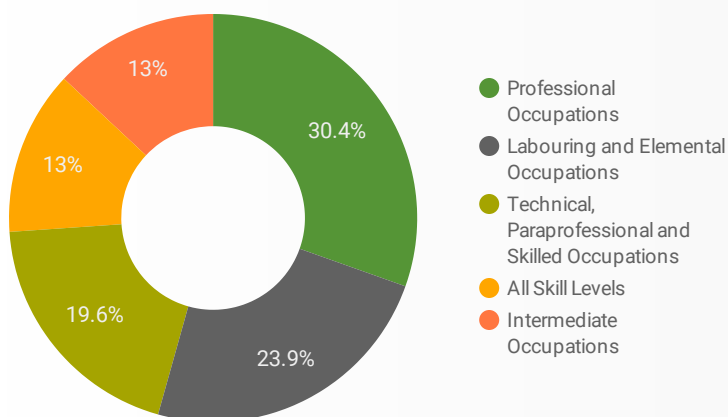

JOB-SEEKER REFERRALS

Job Postings
1,292

Employers
602

Services
8

INTERACTIONS BY TOOL

3,079

INTERACTIONS BY AGE GROUP

INTERACTIONS BY GENDER

FILTER

AGE GROUP ▾

GENDER ▾

TOOL ▾

INTEREST BY SKILL TYPE

INTEREST BY SKILL LEVEL

INTEREST BY JOB TYPE

INTEREST BY JOB DURATION