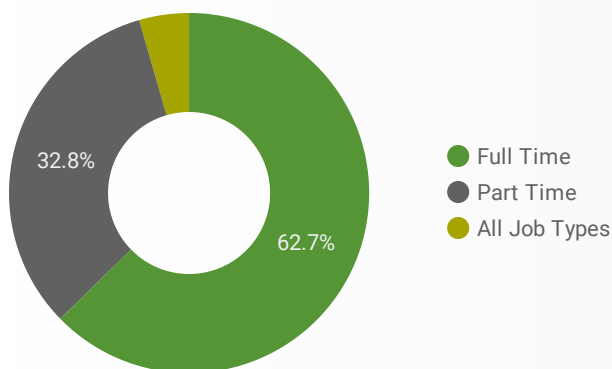

JOB-SEEKER REFERRALS

Job Postings
1,292

Employers
602

Services
8

INTERACTIONS BY TOOL

3,079

INTERACTIONS BY AGE GROUP

INTERACTIONS BY GENDER

FILTER

AGE GROUP ▾

GENDER ▾

TOOL ▾

INTEREST BY SKILL TYPE

INTEREST BY SKILL LEVEL

INTEREST BY JOB TYPE

INTEREST BY JOB DURATION