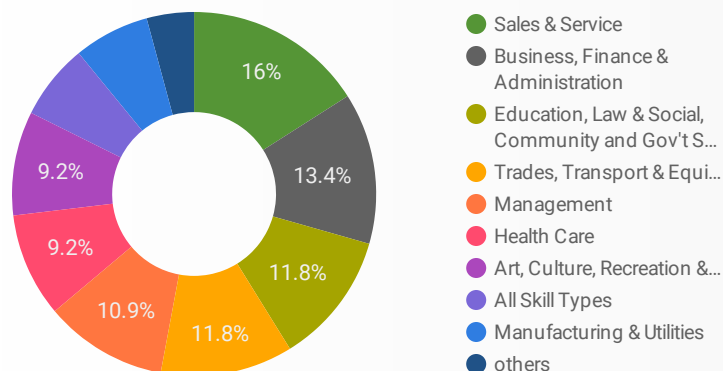

JOB-SEEKER REFERRALS

Job Postings
1,292

Employers
602

Services
8

INTERACTIONS BY TOOL

3,079

INTERACTIONS BY AGE GROUP

INTERACTIONS BY GENDER

FILTER

AGE GROUP ▾

GENDER ▾

TOOL ▾

INTEREST BY SKILL TYPE

INTEREST BY SKILL LEVEL

INTEREST BY JOB TYPE

INTEREST BY JOB DURATION