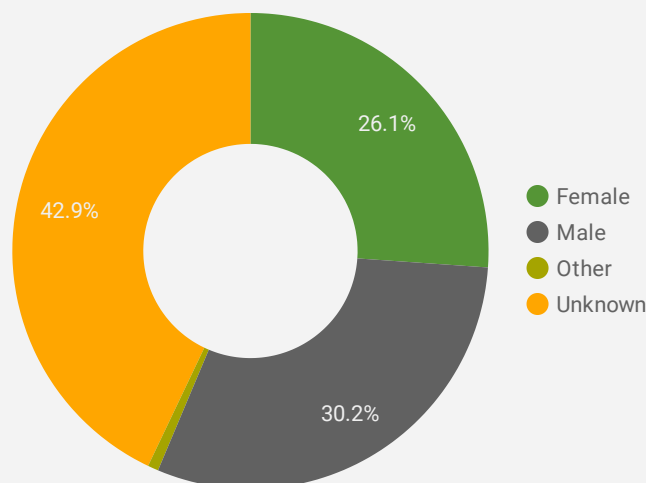

FILTER

AGE GROUP ▾

GENDER ▾

TOOL ▾

WEBSITE TRAFFIC BY LOCATION

	City	Users	Pageviews ▾
1.	(not set)	96	977
2.	Owen Sound	151	685
3.	Stratford	64	499
4.	Hanover	42	481
5.	Toronto	80	351
6.	Saugeen Shores	42	266
7.	Nanjing	2	175
8.	Goderich	19	140
9.	Hamilton	21	137
10.	Shanghai	2	120
11.	London	19	111
12.	Trois-Pistoles	2	91
13.	South Bruce Peninsula	13	90
14.	Clinton	5	86
15.	Bluewater	4	83
16.	Guelph	7	78
17.	Kawartha Lakes	5	57
18.	Kitchener	14	56
19.	Kincardine	13	50
20.	Durham	10	50

JOB-SEEKER REFERRALS

Job Postings
1,292

Employers
602

Services
8

INTERACTIONS BY TOOL

3,079

INTERACTIONS BY AGE GROUP

INTERACTIONS BY GENDER