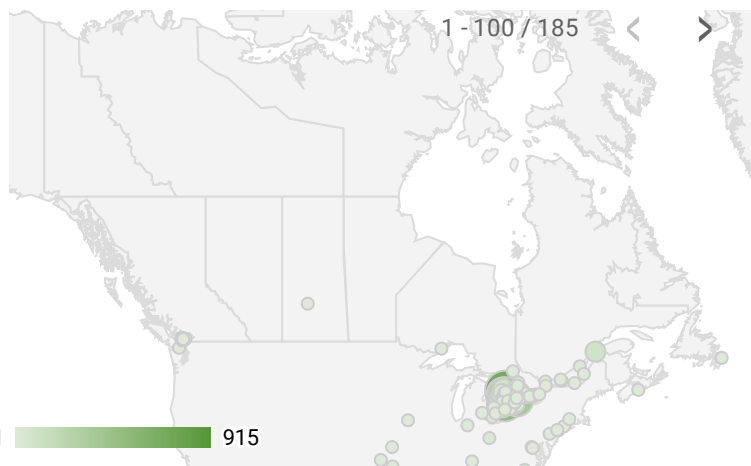

FILTER

AGE GROUP ▾

GENDER ▾

TOOL ▾

WEBSITE TRAFFIC BY LOCATION

	City	Users	Pageviews ▾
1.	(not set)	96	977
2.	Owen Sound	151	685
3.	Stratford	64	499
4.	Hanover	42	481
5.	Toronto	80	351
6.	Saugeen Shores	42	266
7.	Nanjing	2	175
8.	Goderich	19	140
9.	Hamilton	21	137
10.	Shanghai	2	120
11.	London	19	111
12.	Trois-Pistoles	2	91
13.	South Bruce Peninsula	13	90
14.	Clinton	5	86
15.	Bluewater	4	83
16.	Guelph	7	78
17.	Kawartha Lakes	5	57
18.	Kitchener	14	56
19.	Kincardine	13	50
20.	Durham	10	50

JOB-SEEKER REFERRALS

Job Postings
1,292

Employers
602

Services
8

INTERACTIONS BY TOOL

3,079

INTERACTIONS BY AGE GROUP

INTERACTIONS BY GENDER