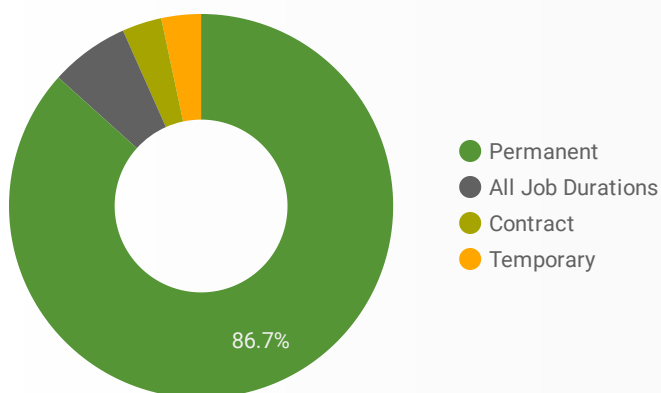

JOB-SEEKER REFERRALS

Job Postings
1,292

Employers
602

Services
8

INTERACTIONS BY TOOL

3,079

INTERACTIONS BY AGE GROUP

INTERACTIONS BY GENDER

FILTER

AGE GROUP ▾

GENDER ▾

TOOL ▾

INTEREST BY SKILL TYPE

INTEREST BY SKILL LEVEL

INTEREST BY JOB TYPE

INTEREST BY JOB DURATION