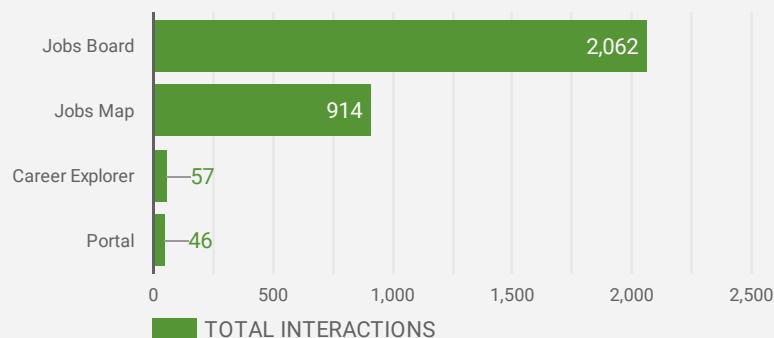

FILTER

AGE GROUP ▾

GENDER ▾

TOOL ▾

WEBSITE TRAFFIC BY LOCATION

	City	Users	Pageviews ▾
1.	(not set)	96	977
2.	Owen Sound	151	685
3.	Stratford	64	499
4.	Hanover	42	481
5.	Toronto	80	351
6.	Saugeen Shores	42	266
7.	Nanjing	2	175
8.	Goderich	19	140
9.	Hamilton	21	137
10.	Shanghai	2	120
11.	London	19	111
12.	Trois-Pistoles	2	91
13.	South Bruce Peninsula	13	90
14.	Clinton	5	86
15.	Bluewater	4	83
16.	Guelph	7	78
17.	Kawartha Lakes	5	57
18.	Kitchener	14	56
19.	Kincardine	13	50
20.	Durham	10	50

JOB-SEEKER REFERRALS

Job Postings
1,292

Employers
602

Services
8

INTERACTIONS BY TOOL

3,079

INTERACTIONS BY AGE GROUP

INTERACTIONS BY GENDER

Source:

Job search data is collected from user interactions with the job finding tools on the connect2jobs.ca website. Location data is collected by Google Analytics and cannot be filtered using the age range, gender or tool filters at the top of the page.