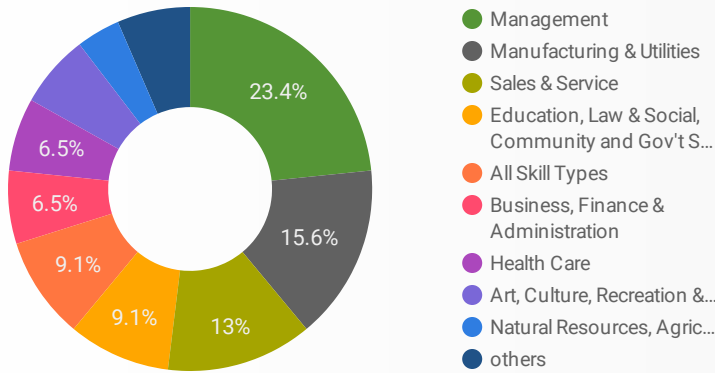

## INTERACTIONS BY AGE GROUP

## INTERACTIONS BY GENDER

**Source:**

Job search data is collected from user interactions with the job finding tools on the connect2jobs.ca website. Location data is collected by Google Analytics and cannot be filtered using the age range, gender or tool filters at the top of the page.

**FILTER**

AGE GROUP ▾

GENDER ▾

TOOL ▾

## INTEREST BY SKILL TYPE