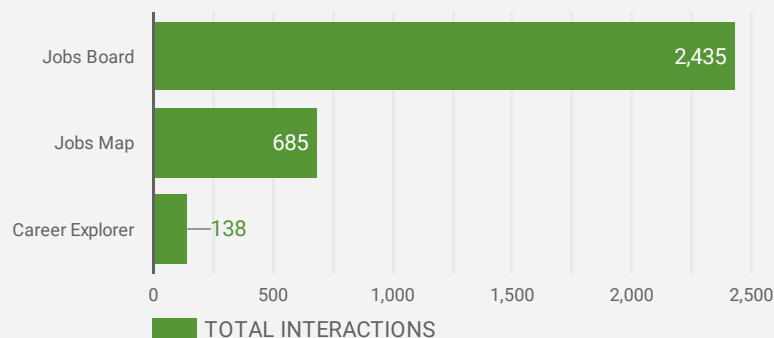

## WEBSITE TRAFFIC BY LOCATION

	City	Users	Pageviews ▾
1.	Stratford	117	782
2.	(not set)	130	749
3.	Hanover	44	659
4.	Owen Sound	131	635
5.	Toronto	87	404
6.	Port Elgin	32	340
7.	Goderich	27	233
8.	London	37	184
9.	Clinton	6	156
10.	Brighton	2	148
11.	Hamilton	28	136
12.	Kincardine	16	109
13.	Elmira	5	93
14.	Kitchener	19	86
15.	Niagara Falls	7	78
16.	Wingham	8	76
17.	Brampton	17	68
18.	Waterloo	8	64
19.	Dublin	9	52
20.	Mississauga	12	46

## JOB-SEEKER REFERRALS

Job Postings  
1,391

Employers  
644

Services  
2

## INTERACTIONS BY TOOL

3,258

## INTERACTIONS BY AGE GROUP