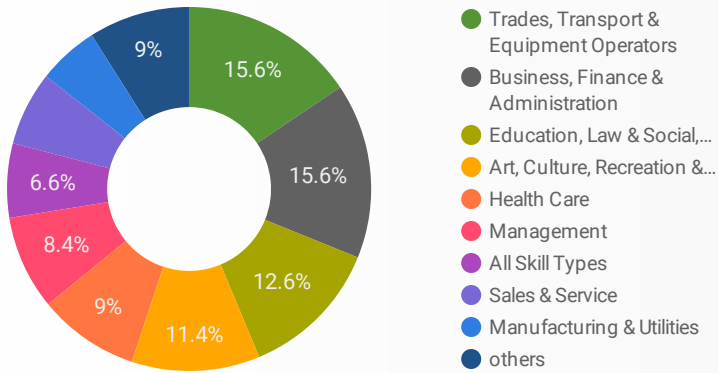

FILTER

AGE GROUP ▾

GENDER ▾

TOOL ▾

INTEREST BY SKILL TYPE