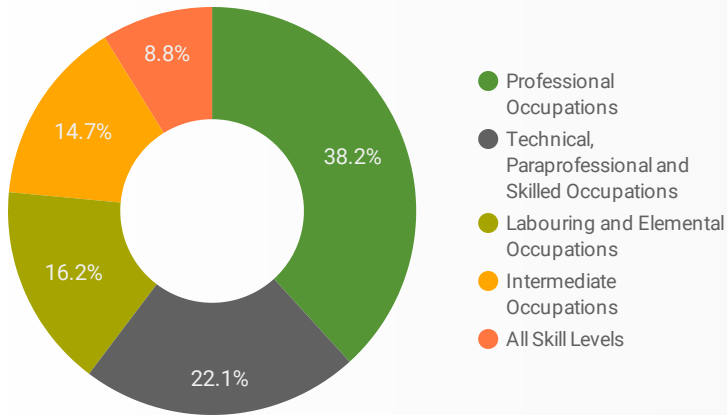

INTEREST BY SKILL LEVEL