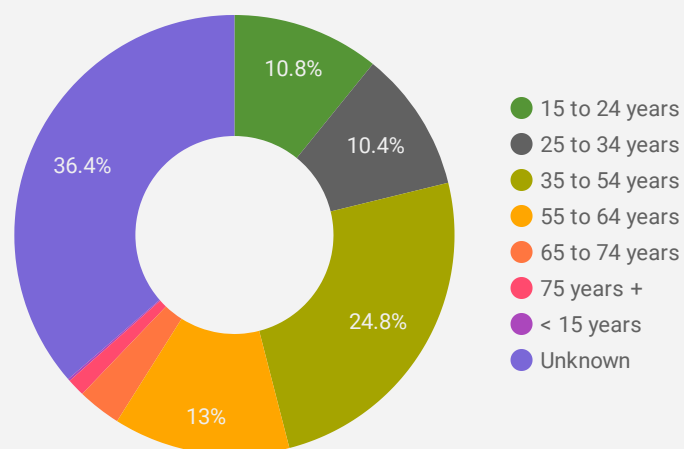

## JOB-SEEKER REFERRALS

Job Postings  
3,540

Employers  
869

Services  
0

## INTERACTIONS BY TOOL

8,169

## INTERACTIONS BY AGE GROUP