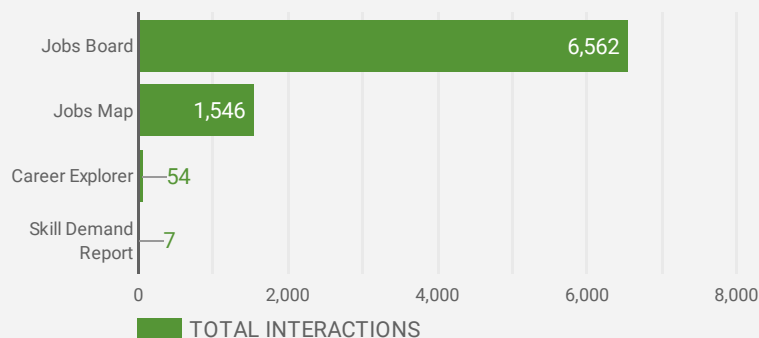

## WEBSITE TRAFFIC BY LOCATION

	City	Users	Pageviews ▾
1.	(not set)	1,014	3,999
2.	Owen Sound	509	2,251
3.	Toronto	416	1,144
4.	Stratford	164	1,111
5.	Port Elgin	229	917
6.	Hanover	164	801
7.	London	80	730
8.	Kitchener	237	653
9.	Durham	123	619
10.	Barrie	351	605
11.	Hamilton	157	588
12.	Collingwood	189	523
13.	Guelph	231	410
14.	Brampton	160	335
15.	Orangeville	139	319
16.	New Tecumseth	146	295
17.	Kincardine	106	284
18.	Cambridge	169	260
19.	Chatsworth	53	246
20.	Midland	67	212

## JOB-SEEKER REFERRALS

Job Postings  
3,540

Employers  
869

Services  
0

## INTERACTIONS BY TOOL

8,169

## INTERACTIONS BY AGE GROUP