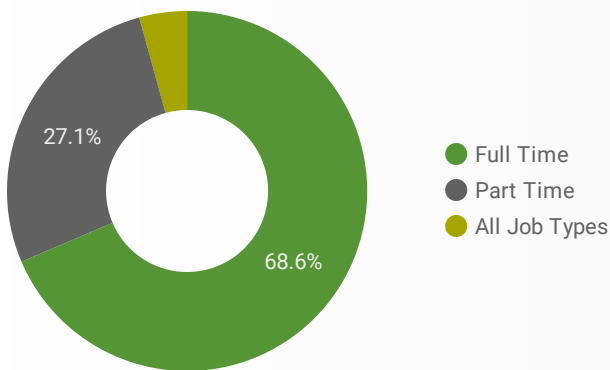

INTEREST BY JOB TYPE