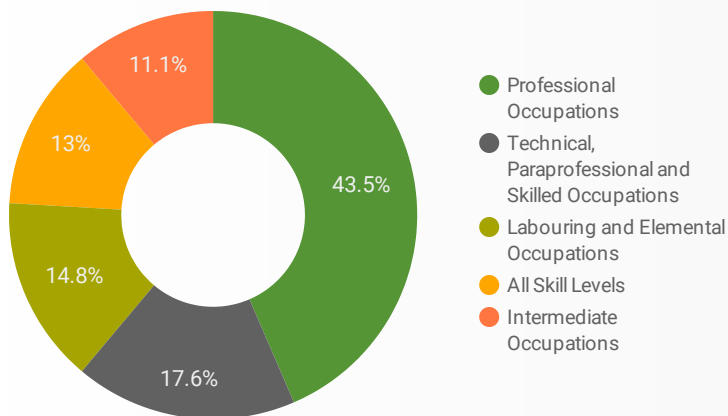

JOB-SEEKER REFERRALS

Job Postings
4,702

Employers
1,063

Services
0

INTERACTIONS BY TOOL

9,454

INTERACTIONS BY AGE GROUP

INTERACTIONS BY GENDER

FILTER

AGE GROUP ▾

GENDER ▾

TOOL ▾

INTEREST BY SKILL TYPE

INTEREST BY SKILL LEVEL

INTEREST BY JOB TYPE

INTEREST BY JOB DURATION