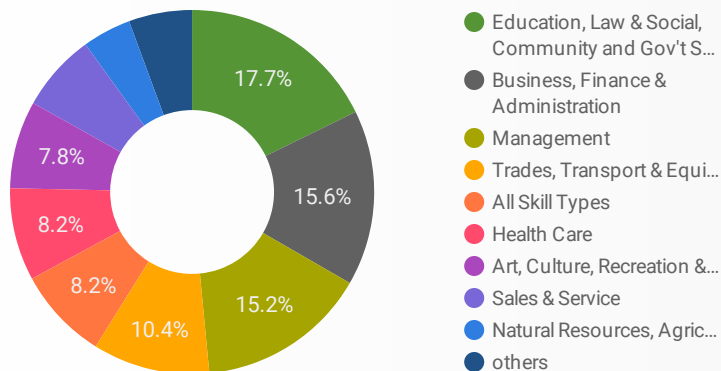

JOB-SEEKER REFERRALS

Job Postings
4,702

Employers
1,063

Services
0

INTERACTIONS BY TOOL

9,454

INTERACTIONS BY AGE GROUP

INTERACTIONS BY GENDER

Source:
Job search data is collected from user interactions with the job finding tools on the connect2jobs.ca website. Location data is collected by Google Analytics and cannot be filtered using the age range, gender or tool filters at the top of the page.

FILTER

AGE GROUP ▾

GENDER ▾

TOOL ▾

INTEREST BY SKILL TYPE

INTEREST BY SKILL LEVEL

INTEREST BY JOB TYPE

INTEREST BY JOB DURATION