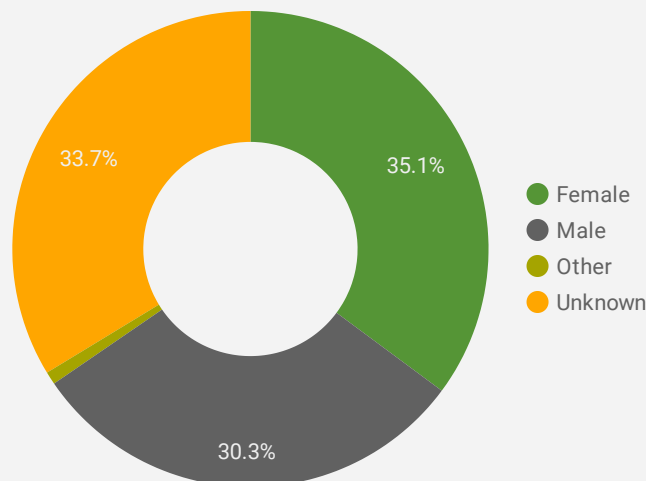

FILTER

AGE GROUP ▾

GENDER ▾

TOOL ▾

WEBSITE TRAFFIC BY LOCATION

	City	Users	Pageviews ▾
1.	(not set)	1,291	4,658
2.	Owen Sound	537	2,304
3.	Toronto	791	1,707
4.	Barrie	997	1,599
5.	Kitchener	629	1,385
6.	Guelph	834	1,329
7.	Stratford	118	1,207
8.	Port Elgin	346	1,190
9.	Hanover	200	1,025
10.	Cambridge	543	915
11.	Collingwood	369	814
12.	Brampton	306	788
13.	Hamilton	257	747
14.	Durham	129	689
15.	New Tecumseth	378	660
16.	Orangeville	270	570
17.	London	118	524
18.	Orillia	287	443
19.	Waterloo	185	405
20.	Newmarket	176	364

JOB-SEEKER REFERRALS

Job Postings
4,702

Employers
1,063

Services
0

INTERACTIONS BY TOOL

9,454

INTERACTIONS BY AGE GROUP

INTERACTIONS BY GENDER