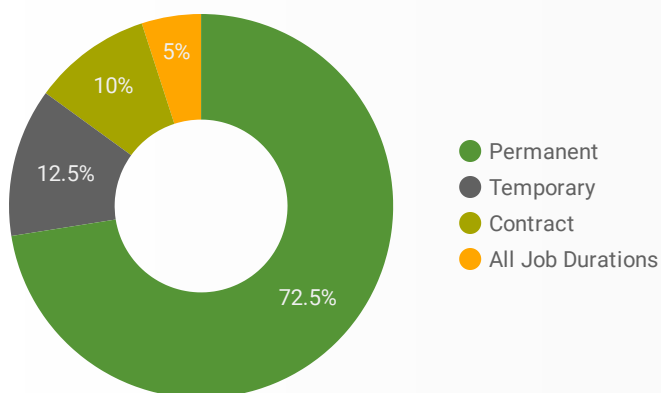

JOB-SEEKER REFERRALS

Job Postings
4,702

Employers
1,063

Services
0

INTERACTIONS BY TOOL

9,454

INTERACTIONS BY AGE GROUP

INTERACTIONS BY GENDER

FILTER

AGE GROUP ▾

GENDER ▾

TOOL ▾

INTEREST BY SKILL TYPE

INTEREST BY SKILL LEVEL

INTEREST BY JOB TYPE

INTEREST BY JOB DURATION