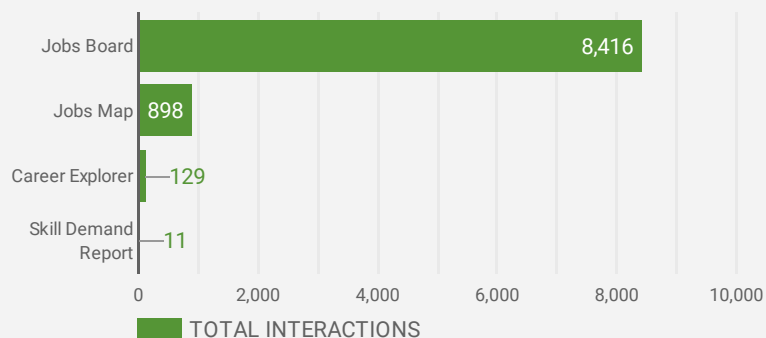

FILTER

AGE GROUP ▾

GENDER ▾

TOOL ▾

WEBSITE TRAFFIC BY LOCATION

	City	Users	Pageviews ▾
1.	(not set)	1,291	4,658
2.	Owen Sound	537	2,304
3.	Toronto	791	1,707
4.	Barrie	997	1,599
5.	Kitchener	629	1,385
6.	Guelph	834	1,329
7.	Stratford	118	1,207
8.	Port Elgin	346	1,190
9.	Hanover	200	1,025
10.	Cambridge	543	915
11.	Collingwood	369	814
12.	Brampton	306	788
13.	Hamilton	257	747
14.	Durham	129	689
15.	New Tecumseth	378	660
16.	Orangeville	270	570
17.	London	118	524
18.	Orillia	287	443
19.	Waterloo	185	405
20.	Newmarket	176	364

JOB-SEEKER REFERRALS

Job Postings
4,702

Employers
1,063

Services
0

INTERACTIONS BY TOOL

9,454

INTERACTIONS BY AGE GROUP

INTERACTIONS BY GENDER

Source:
Job search data is collected from user interactions with the job finding tools on the connect2jobs.ca website. Location data is collected by Google Analytics and cannot be filtered using the age range, gender or tool filters at the top of the page.