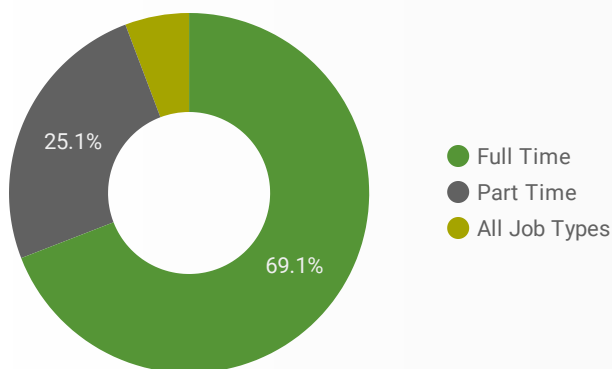

JOB-SEEKER REFERRALS

Job Postings
4,702

Employers
1,063

Services
0

INTERACTIONS BY TOOL

9,454

INTERACTIONS BY AGE GROUP

INTERACTIONS BY GENDER

FILTER

AGE GROUP ▾

GENDER ▾

TOOL ▾

INTEREST BY SKILL TYPE

INTEREST BY SKILL LEVEL

INTEREST BY JOB TYPE

INTEREST BY JOB DURATION