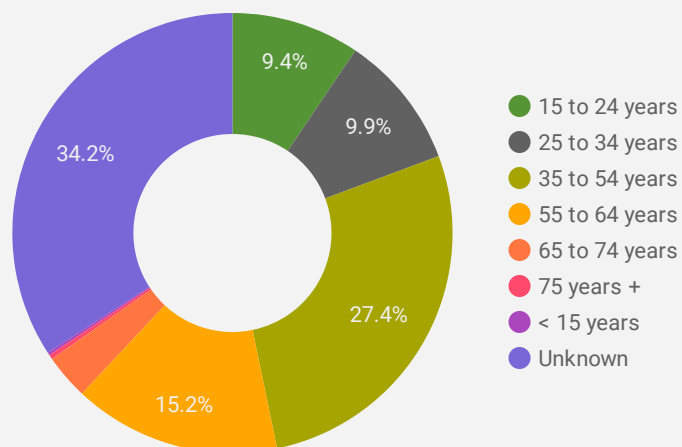

FILTER

AGE GROUP ▾

GENDER ▾

TOOL ▾

WEBSITE TRAFFIC BY LOCATION

	City	Users	Pageviews ▾
1.	(not set)	1,291	4,658
2.	Owen Sound	537	2,304
3.	Toronto	791	1,707
4.	Barrie	997	1,599
5.	Kitchener	629	1,385
6.	Guelph	834	1,329
7.	Stratford	118	1,207
8.	Port Elgin	346	1,190
9.	Hanover	200	1,025
10.	Cambridge	543	915
11.	Collingwood	369	814
12.	Brampton	306	788
13.	Hamilton	257	747
14.	Durham	129	689
15.	New Tecumseth	378	660
16.	Orangeville	270	570
17.	London	118	524
18.	Orillia	287	443
19.	Waterloo	185	405
20.	Newmarket	176	364

JOB-SEEKER REFERRALS

Job Postings
4,702

Employers
1,063

Services
0

INTERACTIONS BY TOOL

9,454

INTERACTIONS BY AGE GROUP

INTERACTIONS BY GENDER