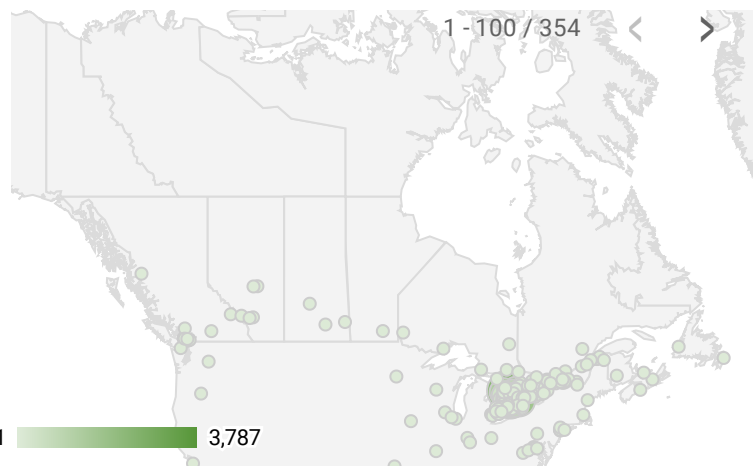

FILTER

AGE GROUP ▾

GENDER ▾

TOOL ▾

WEBSITE TRAFFIC BY LOCATION

	City	Users	Pageviews ▾
1.	(not set)	1,291	4,658
2.	Owen Sound	537	2,304
3.	Toronto	791	1,707
4.	Barrie	997	1,599
5.	Kitchener	629	1,385
6.	Guelph	834	1,329
7.	Stratford	118	1,207
8.	Port Elgin	346	1,190
9.	Hanover	200	1,025
10.	Cambridge	543	915
11.	Collingwood	369	814
12.	Brampton	306	788
13.	Hamilton	257	747
14.	Durham	129	689
15.	New Tecumseth	378	660
16.	Orangeville	270	570
17.	London	118	524
18.	Orillia	287	443
19.	Waterloo	185	405
20.	Newmarket	176	364

JOB-SEEKER REFERRALS

Job Postings
4,702

Employers
1,063

Services
0

INTERACTIONS BY TOOL

9,454

INTERACTIONS BY AGE GROUP

INTERACTIONS BY GENDER