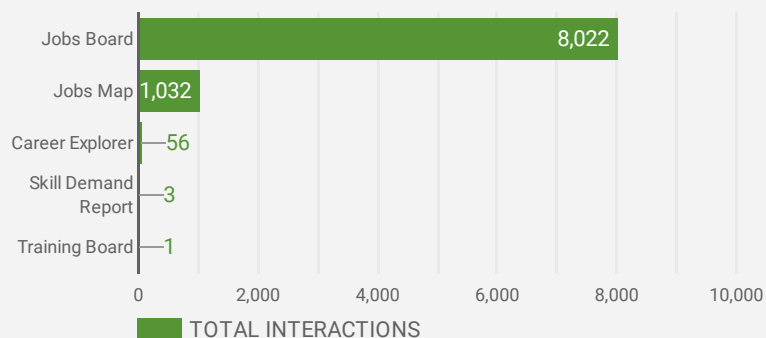

FILTER

AGE GROUP ▾

GENDER ▾

TOOL ▾

WEBSITE TRAFFIC BY LOCATION

	City	Users	Pageviews ▾
1.	(not set)	1,286	4,527
2.	Owen Sound	609	2,613
3.	Toronto	710	1,663
4.	Port Elgin	326	1,293
5.	Barrie	777	1,282
6.	Hanover	252	1,147
7.	Guelph	729	1,085
8.	Stratford	125	1,082
9.	Kitchener	539	1,008
10.	Brampton	313	854
11.	Waterloo	182	778
12.	Durham	115	748
13.	Hamilton	230	725
14.	Cambridge	486	717
15.	Collingwood	304	631
16.	London	77	561
17.	New Tecumseth	284	528
18.	Orangeville	236	432
19.	Kawartha Lakes	91	401
20.	Orillia	233	370

JOB-SEEKER REFERRALS

Job Postings
4,452

Employers
1,058

Services
8

INTERACTIONS BY TOOL

9,114

INTERACTIONS BY AGE GROUP

INTERACTIONS BY GENDER

Source:

Job search data is collected from user interactions with the job finding tools on the connect2jobs.ca website. Location data is collected by Google Analytics and cannot be filtered using the age range, gender or tool filters at the top of the page.