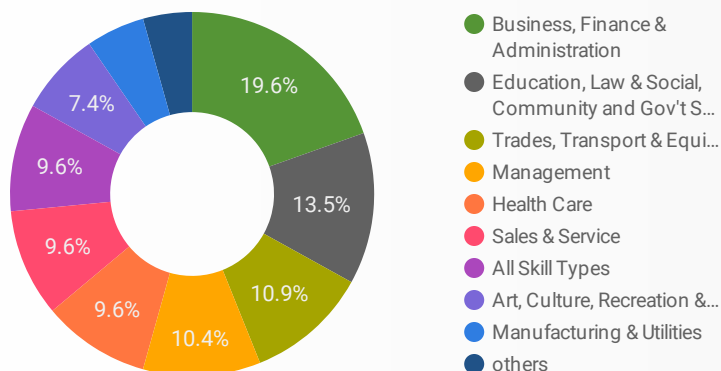

JOB-SEEKER REFERRALS

Job Postings
4,452

Employers
1,058

Services
8

INTERACTIONS BY TOOL

9,114

INTERACTIONS BY AGE GROUP

INTERACTIONS BY GENDER

FILTER

AGE GROUP ▾

GENDER ▾

TOOL ▾

INTEREST BY SKILL TYPE

INTEREST BY SKILL LEVEL

INTEREST BY JOB TYPE

INTEREST BY JOB DURATION