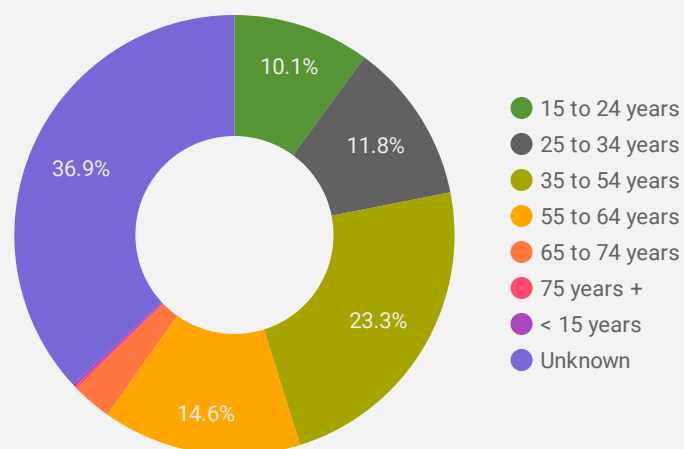

FILTER

AGE GROUP ▾

GENDER ▾

TOOL ▾

WEBSITE TRAFFIC BY LOCATION

	City	Users	Pageviews ▾
1.	(not set)	1,286	4,527
2.	Owen Sound	609	2,613
3.	Toronto	710	1,663
4.	Port Elgin	326	1,293
5.	Barrie	777	1,282
6.	Hanover	252	1,147
7.	Guelph	729	1,085
8.	Stratford	125	1,082
9.	Kitchener	539	1,008
10.	Brampton	313	854
11.	Waterloo	182	778
12.	Durham	115	748
13.	Hamilton	230	725
14.	Cambridge	486	717
15.	Collingwood	304	631
16.	London	77	561
17.	New Tecumseth	284	528
18.	Orangeville	236	432
19.	Kawartha Lakes	91	401
20.	Orillia	233	370

JOB-SEEKER REFERRALS

Job Postings
4,452

Employers
1,058

Services
8

INTERACTIONS BY TOOL

9,114

INTERACTIONS BY AGE GROUP

INTERACTIONS BY GENDER