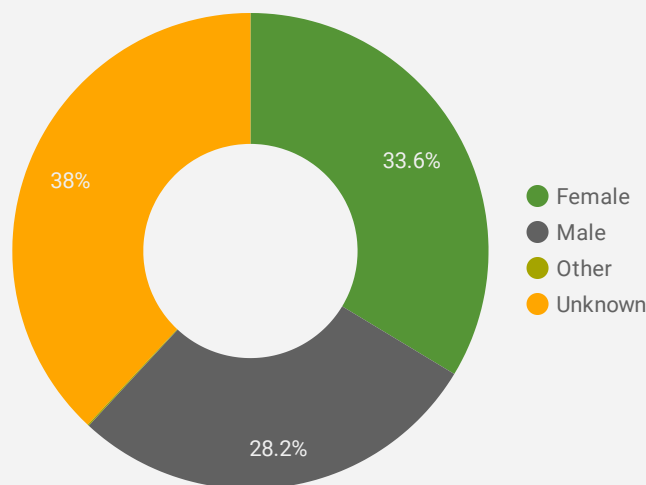

FILTER

AGE GROUP ▾

GENDER ▾

TOOL ▾

WEBSITE TRAFFIC BY LOCATION

	City	Users	Pageviews ▾
1.	(not set)	1,286	4,527
2.	Owen Sound	609	2,613
3.	Toronto	710	1,663
4.	Port Elgin	326	1,293
5.	Barrie	777	1,282
6.	Hanover	252	1,147
7.	Guelph	729	1,085
8.	Stratford	125	1,082
9.	Kitchener	539	1,008
10.	Brampton	313	854
11.	Waterloo	182	778
12.	Durham	115	748
13.	Hamilton	230	725
14.	Cambridge	486	717
15.	Collingwood	304	631
16.	London	77	561
17.	New Tecumseth	284	528
18.	Orangeville	236	432
19.	Kawartha Lakes	91	401
20.	Orillia	233	370

JOB-SEEKER REFERRALS

Job Postings
4,452

Employers
1,058

Services
8

INTERACTIONS BY TOOL

9,114

INTERACTIONS BY AGE GROUP

INTERACTIONS BY GENDER