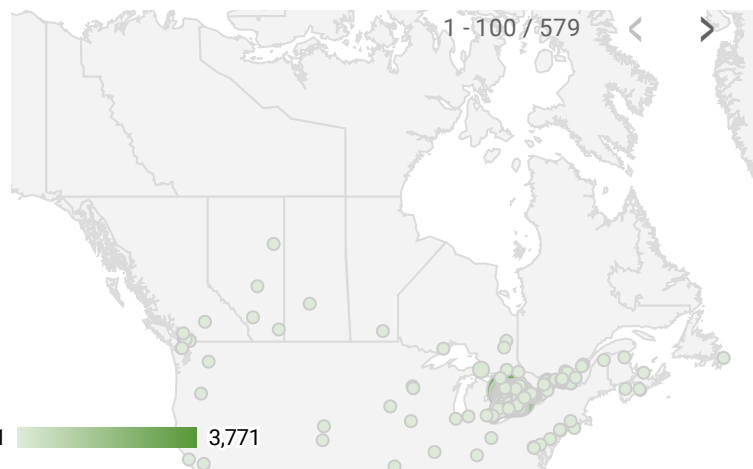

FILTER

AGE GROUP ▾

GENDER ▾

TOOL ▾

WEBSITE TRAFFIC BY LOCATION

	City	Users	Pageviews ▾
1.	(not set)	1,286	4,527
2.	Owen Sound	609	2,613
3.	Toronto	710	1,663
4.	Port Elgin	326	1,293
5.	Barrie	777	1,282
6.	Hanover	252	1,147
7.	Guelph	729	1,085
8.	Stratford	125	1,082
9.	Kitchener	539	1,008
10.	Brampton	313	854
11.	Waterloo	182	778
12.	Durham	115	748
13.	Hamilton	230	725
14.	Cambridge	486	717
15.	Collingwood	304	631
16.	London	77	561
17.	New Tecumseth	284	528
18.	Orangeville	236	432
19.	Kawartha Lakes	91	401
20.	Orillia	233	370

JOB-SEEKER REFERRALS

Job Postings
4,452

Employers
1,058

Services
8

INTERACTIONS BY TOOL

9,114

INTERACTIONS BY AGE GROUP

INTERACTIONS BY GENDER