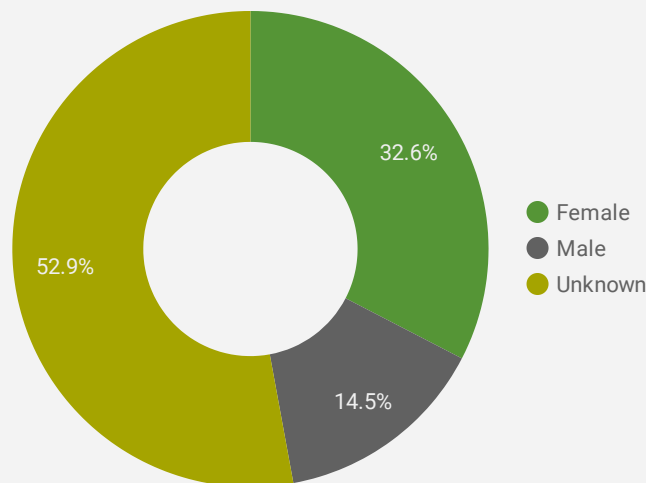

FILTER

AGE GROUP ▾

GENDER ▾

TOOL ▾

WEBSITE TRAFFIC BY LOCATION

	City	Users	Pageviews ▾
1.	(not set)	179	905
2.	Stratford	95	743
3.	Owen Sound	105	576
4.	London	41	501
5.	Hanover	49	452
6.	Toronto	170	450
7.	Port Elgin	52	342
8.	Dublin	34	203
9.	Clinton	21	167
10.	Wingham	32	146
11.	Saint Marys	21	136
12.	Barrie	14	105
13.	Kincardine	35	103
14.	Goderich	41	101
15.	Durham	27	100
16.	Listowel	26	98
17.	Hamilton	30	84
18.	Exeter	22	81
19.	Aurora	10	76
20.	Chatsworth	5	72

JOB-SEEKER REFERRALS

Job Postings
1,573

Employers
729

Services
0

INTERACTIONS BY TOOL

3,740

INTERACTIONS BY AGE GROUP

INTERACTIONS BY GENDER