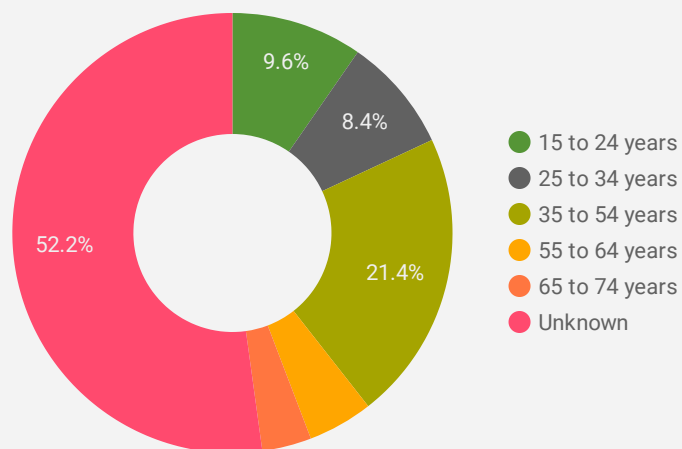

FILTER

AGE GROUP ▾

GENDER ▾

TOOL ▾

WEBSITE TRAFFIC BY LOCATION

	City	Users	Pageviews ▾
1.	(not set)	179	905
2.	Stratford	95	743
3.	Owen Sound	105	576
4.	London	41	501
5.	Hanover	49	452
6.	Toronto	170	450
7.	Port Elgin	52	342
8.	Dublin	34	203
9.	Clinton	21	167
10.	Wingham	32	146
11.	Saint Marys	21	136
12.	Barrie	14	105
13.	Kincardine	35	103
14.	Goderich	41	101
15.	Durham	27	100
16.	Listowel	26	98
17.	Hamilton	30	84
18.	Exeter	22	81
19.	Aurora	10	76
20.	Chatsworth	5	72

JOB-SEEKER REFERRALS

Job Postings
1,573

Employers
729

Services
0

INTERACTIONS BY TOOL

3,740

INTERACTIONS BY AGE GROUP

INTERACTIONS BY GENDER