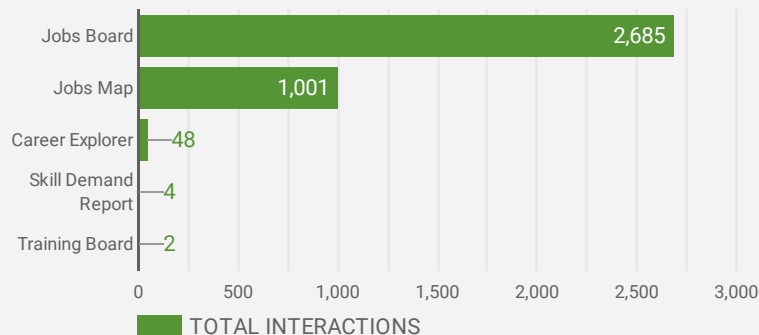

FILTER

AGE GROUP ▾

GENDER ▾

TOOL ▾

WEBSITE TRAFFIC BY LOCATION

	City	Users	Pageviews ▾
1.	(not set)	179	905
2.	Stratford	95	743
3.	Owen Sound	105	576
4.	London	41	501
5.	Hanover	49	452
6.	Toronto	170	450
7.	Port Elgin	52	342
8.	Dublin	34	203
9.	Clinton	21	167
10.	Wingham	32	146
11.	Saint Marys	21	136
12.	Barrie	14	105
13.	Kincardine	35	103
14.	Goderich	41	101
15.	Durham	27	100
16.	Listowel	26	98
17.	Hamilton	30	84
18.	Exeter	22	81
19.	Aurora	10	76
20.	Chatsworth	5	72

JOB-SEEKER REFERRALS

Job Postings
1,573

Employers
729

Services
0

INTERACTIONS BY TOOL

3,740

INTERACTIONS BY AGE GROUP

INTERACTIONS BY GENDER