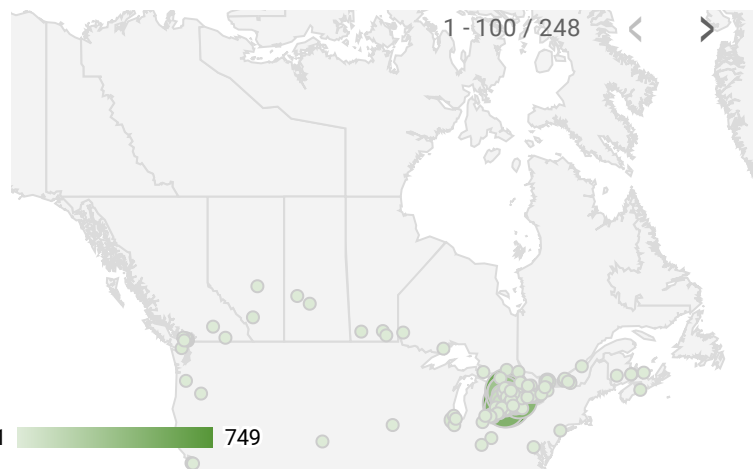

FILTER

AGE GROUP ▾

GENDER ▾

TOOL ▾

WEBSITE TRAFFIC BY LOCATION

	City	Users	Pageviews ▾
1.	(not set)	179	905
2.	Stratford	95	743
3.	Owen Sound	105	576
4.	London	41	501
5.	Hanover	49	452
6.	Toronto	170	450
7.	Port Elgin	52	342
8.	Dublin	34	203
9.	Clinton	21	167
10.	Wingham	32	146
11.	Saint Marys	21	136
12.	Barrie	14	105
13.	Kincardine	35	103
14.	Goderich	41	101
15.	Durham	27	100
16.	Listowel	26	98
17.	Hamilton	30	84
18.	Exeter	22	81
19.	Aurora	10	76
20.	Chatsworth	5	72

JOB-SEEKER REFERRALS

Job Postings
1,573

Employers
729

Services
0

INTERACTIONS BY TOOL

3,740

INTERACTIONS BY AGE GROUP

INTERACTIONS BY GENDER