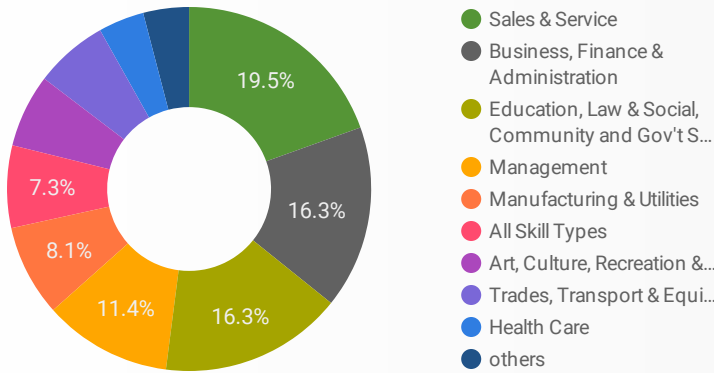

FILTER

AGE GROUP ▾

GENDER ▾

TOOL ▾

INTEREST BY SKILL TYPE