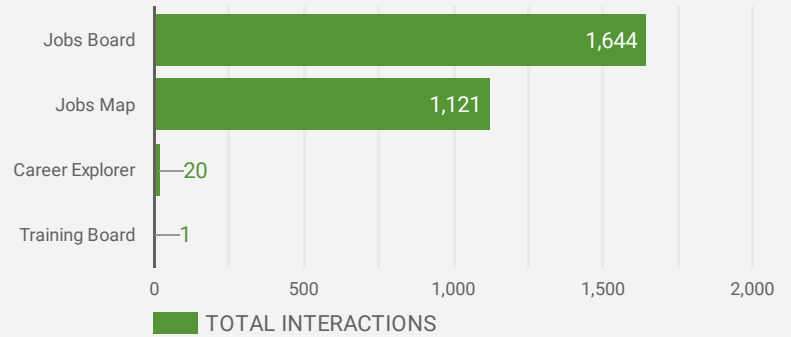

## WEBSITE TRAFFIC BY LOCATION

	City	Users	Pageviews ▾
1.	(not set)	292	939
2.	Stratford	100	728
3.	Owen Sound	105	642
4.	Toronto	163	377
5.	London	69	368
6.	Port Elgin	39	326
7.	Clinton	23	213
8.	Listowel	28	183
9.	Hanover	29	151
10.	Dublin	28	142
11.	Wingham	20	99
12.	Saint Marys	18	91
13.	Durham	16	79
14.	Hamilton	19	71
15.	Exeter	20	65
16.	Kitchener	27	56
17.	Kincardine	19	50
18.	Dhaka	19	49
19.	Ashburn	44	44
20.	Goderich	29	43

## JOB-SEEKER REFERRALS

Job Postings  
**925**

Employers  
**494**

Services  
**1**

## INTERACTIONS BY TOOL

**2,786**

## INTERACTIONS BY AGE GROUP