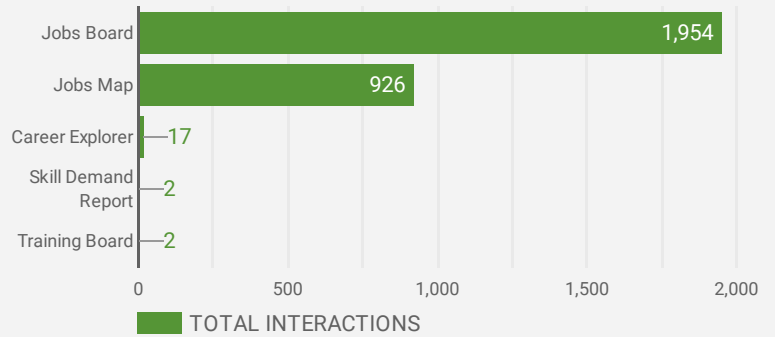

FILTER

AGE GROUP ▾

GENDER ▾

TOOL ▾

WEBSITE TRAFFIC BY LOCATION

	City	Users	Pageviews ▾
1.	Toronto	223	1,181
2.	(not set)	85	502
3.	Owen Sound	62	440
4.	Port Elgin	25	405
5.	Stratford	50	349
6.	Hanover	19	131
7.	Wingham	12	126
8.	Goderich	11	117
9.	Clinton	10	95
10.	Kitchener	20	66
11.	Dublin	12	64
12.	Saint Marys	9	60
13.	London	24	52
14.	Listowel	17	51
15.	Kincardine	12	45
16.	Durham	10	44
17.	Exeter	13	40
18.	Waterloo	6	38
19.	Barrie	11	36
20.	South Bruce Peninsula	5	33

JOB-SEEKER REFERRALS

Job Postings
1,328

Employers
665

Services
0

INTERACTIONS BY TOOL

2,901

INTERACTIONS BY AGE GROUP

INTERACTIONS BY GENDER