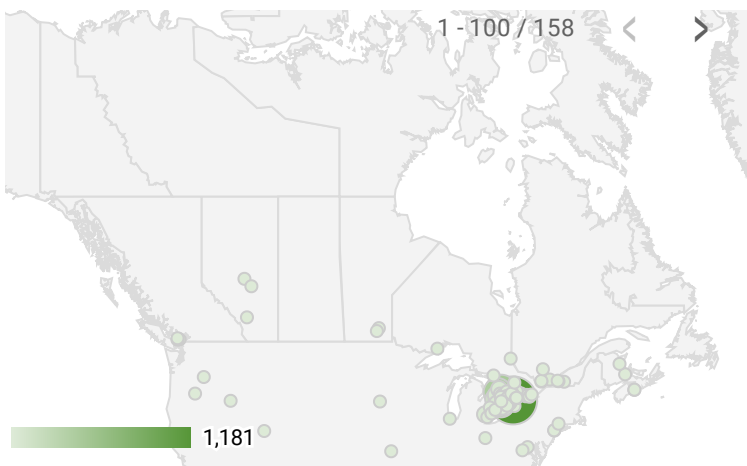

FILTER

AGE GROUP ▾

GENDER ▾

TOOL ▾

WEBSITE TRAFFIC BY LOCATION

	City	Users	Pageviews ▾
1.	Toronto	223	1,181
2.	(not set)	85	502
3.	Owen Sound	62	440
4.	Port Elgin	25	405
5.	Stratford	50	349
6.	Hanover	19	131
7.	Wingham	12	126
8.	Goderich	11	117
9.	Clinton	10	95
10.	Kitchener	20	66
11.	Dublin	12	64
12.	Saint Marys	9	60
13.	London	24	52
14.	Listowel	17	51
15.	Kincardine	12	45
16.	Durham	10	44
17.	Exeter	13	40
18.	Waterloo	6	38
19.	Barrie	11	36
20.	South Bruce Peninsula	5	33

JOB-SEEKER REFERRALS

Job Postings
1,328

Employers
665

Services
0

INTERACTIONS BY TOOL

2,901

INTERACTIONS BY AGE GROUP

INTERACTIONS BY GENDER