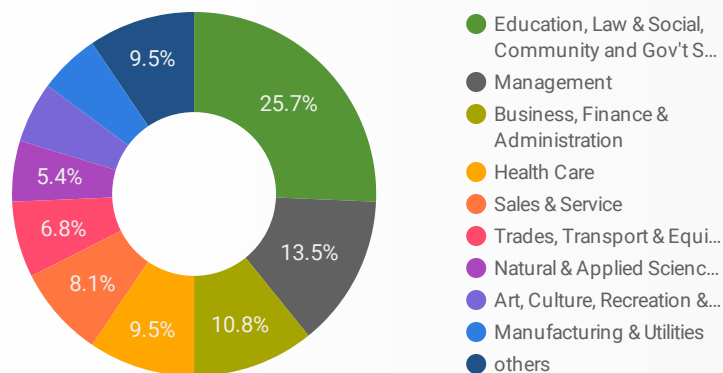

JOB-SEEKER REFERRALS

Job Postings
1,328

Employers
665

Services
0

INTERACTIONS BY TOOL

2,901

INTERACTIONS BY AGE GROUP

INTERACTIONS BY GENDER

FILTER

AGE GROUP ▾

GENDER ▾

TOOL ▾

INTEREST BY SKILL TYPE

INTEREST BY SKILL LEVEL

INTEREST BY JOB TYPE

INTEREST BY JOB DURATION