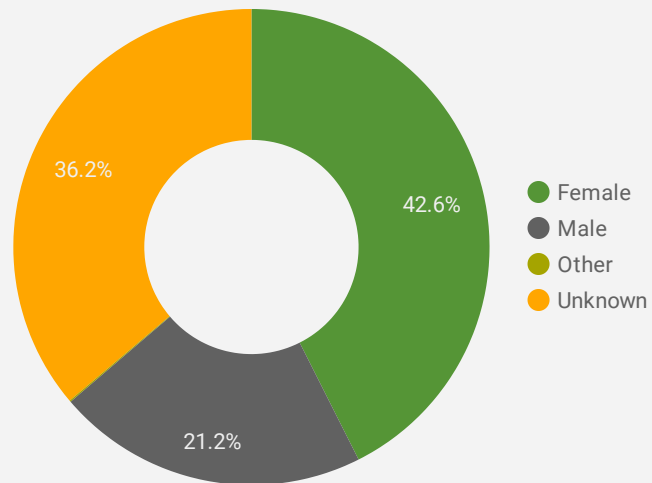

FILTER

AGE GROUP ▾

GENDER ▾

TOOL ▾

WEBSITE TRAFFIC BY LOCATION

	City	Users	Pageviews ▾
1.	Toronto	223	1,181
2.	(not set)	85	502
3.	Owen Sound	62	440
4.	Port Elgin	25	405
5.	Stratford	50	349
6.	Hanover	19	131
7.	Wingham	12	126
8.	Goderich	11	117
9.	Clinton	10	95
10.	Kitchener	20	66
11.	Dublin	12	64
12.	Saint Marys	9	60
13.	London	24	52
14.	Listowel	17	51
15.	Kincardine	12	45
16.	Durham	10	44
17.	Exeter	13	40
18.	Waterloo	6	38
19.	Barrie	11	36
20.	South Bruce Peninsula	5	33

JOB-SEEKER REFERRALS

Job Postings
1,328

Employers
665

Services
0

INTERACTIONS BY TOOL

2,901

INTERACTIONS BY AGE GROUP

INTERACTIONS BY GENDER