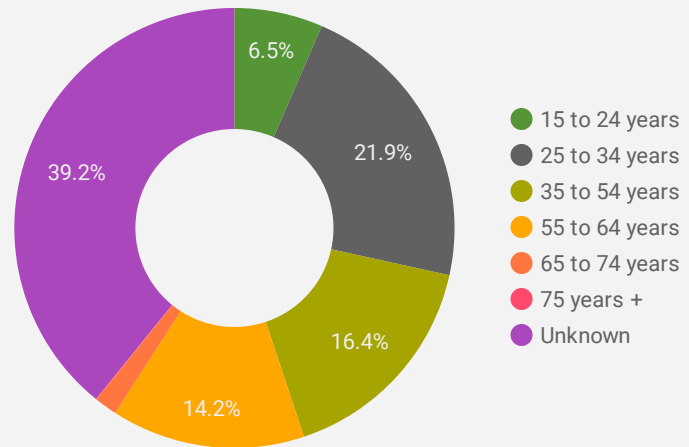

FILTER

AGE GROUP ▾

GENDER ▾

TOOL ▾

WEBSITE TRAFFIC BY LOCATION

	City	Users	Pageviews ▾
1.	Toronto	223	1,181
2.	(not set)	85	502
3.	Owen Sound	62	440
4.	Port Elgin	25	405
5.	Stratford	50	349
6.	Hanover	19	131
7.	Wingham	12	126
8.	Goderich	11	117
9.	Clinton	10	95
10.	Kitchener	20	66
11.	Dublin	12	64
12.	Saint Marys	9	60
13.	London	24	52
14.	Listowel	17	51
15.	Kincardine	12	45
16.	Durham	10	44
17.	Exeter	13	40
18.	Waterloo	6	38
19.	Barrie	11	36
20.	South Bruce Peninsula	5	33

JOB-SEEKER REFERRALS

Job Postings
1,328

Employers
665

Services
0

INTERACTIONS BY TOOL

2,901

INTERACTIONS BY AGE GROUP

INTERACTIONS BY GENDER