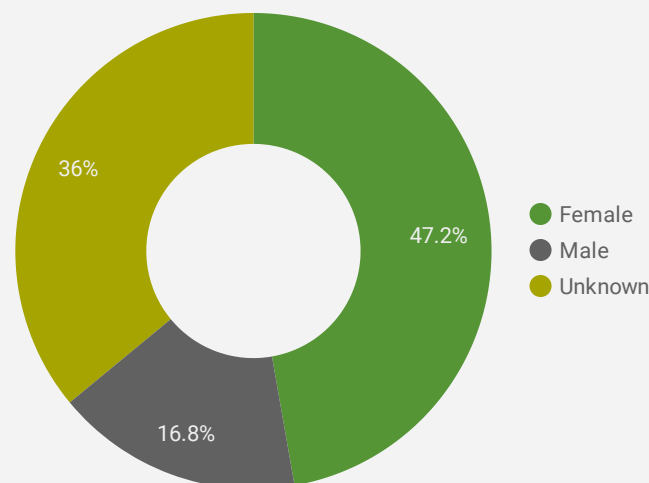

FILTER

AGE GROUP ▾

GENDER ▾

TOOL ▾

WEBSITE TRAFFIC BY LOCATION

	City	Users	Pageviews ▾
1.	Toronto	182	803
2.	Port Elgin	29	451
3.	(not set)	144	446
4.	Owen Sound	53	442
5.	Stratford	52	288
6.	Hanover	25	169
7.	Durham	20	164
8.	Goderich	23	150
9.	Dublin	27	125
10.	Ashburn	112	112
11.	Clinton	12	95
12.	Waterloo	12	73
13.	London	17	61
14.	Kincardine	14	59
15.	Hamilton	15	52
16.	Exeter	17	51
17.	Wingham	11	51
18.	Kawartha Lakes	8	50
19.	Saint Marys	11	50
20.	Listowel	15	37

JOB-SEEKER REFERRALS

Job Postings

1,342

Employers

639

Services

4

INTERACTIONS BY TOOL

2,935

INTERACTIONS BY AGE GROUP

INTERACTIONS BY GENDER

Source:

Job search data is collected from user interactions with the job finding tools on the connect2jobs.ca website. Location data is collected by Google Analytics and cannot be filtered using the age range, gender or tool filters at the top of the page.