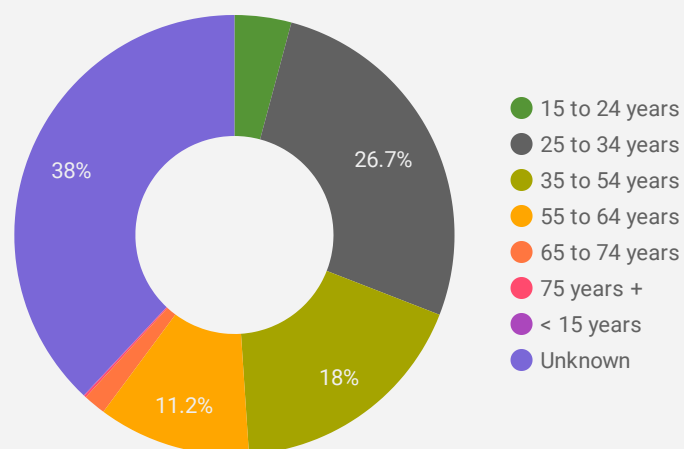

FILTER

AGE GROUP ▾

GENDER ▾

TOOL ▾

WEBSITE TRAFFIC BY LOCATION

	City	Users	Pageviews ▾
1.	Toronto	182	803
2.	Port Elgin	29	451
3.	(not set)	144	446
4.	Owen Sound	53	442
5.	Stratford	52	288
6.	Hanover	25	169
7.	Durham	20	164
8.	Goderich	23	150
9.	Dublin	27	125
10.	Ashburn	112	112
11.	Clinton	12	95
12.	Waterloo	12	73
13.	London	17	61
14.	Kincardine	14	59
15.	Hamilton	15	52
16.	Exeter	17	51
17.	Wingham	11	51
18.	Kawartha Lakes	8	50
19.	Saint Marys	11	50
20.	Listowel	15	37

JOB-SEEKER REFERRALS

Job Postings

1,342

Employers

639

Services

4

INTERACTIONS BY TOOL

2,935

INTERACTIONS BY AGE GROUP

INTERACTIONS BY GENDER

Source:

Job search data is collected from user interactions with the job finding tools on the connect2jobs.ca website. Location data is collected by Google Analytics and cannot be filtered using the age range, gender or tool filters at the top of the page.