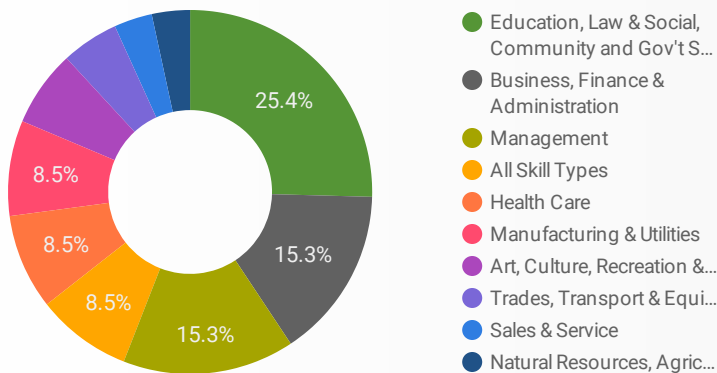

JOB-SEEKER REFERRALS

Job Postings

1,342

Employers

639

Services

4

INTERACTIONS BY TOOL

2,935

INTERACTIONS BY AGE GROUP

INTERACTIONS BY GENDER

Source:

Job search data is collected from user interactions with the job finding tools on the connect2jobs.ca website. Location data is collected by Google Analytics and cannot be filtered using the age range, gender or tool filters at the top of the page.

FILTER

AGE GROUP ▾

GENDER ▾

TOOL ▾

INTEREST BY SKILL TYPE

INTEREST BY SKILL LEVEL

INTEREST BY JOB TYPE

INTEREST BY JOB DURATION