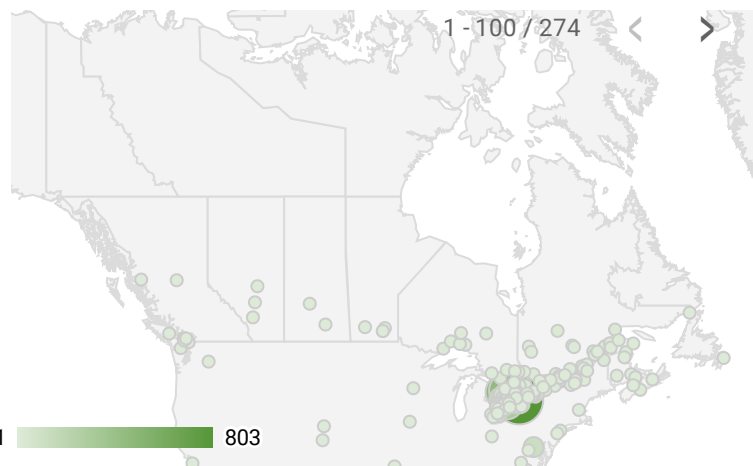

FILTER

AGE GROUP ▾

GENDER ▾

TOOL ▾

WEBSITE TRAFFIC BY LOCATION

	City	Users	Pageviews ▾
1.	Toronto	182	803
2.	Port Elgin	29	451
3.	(not set)	144	446
4.	Owen Sound	53	442
5.	Stratford	52	288
6.	Hanover	25	169
7.	Durham	20	164
8.	Goderich	23	150
9.	Dublin	27	125
10.	Ashburn	112	112
11.	Clinton	12	95
12.	Waterloo	12	73
13.	London	17	61
14.	Kincardine	14	59
15.	Hamilton	15	52
16.	Exeter	17	51
17.	Wingham	11	51
18.	Kawartha Lakes	8	50
19.	Saint Marys	11	50
20.	Listowel	15	37

JOB-SEEKER REFERRALS

Job Postings

1,342

Employers

639

Services

4

INTERACTIONS BY TOOL