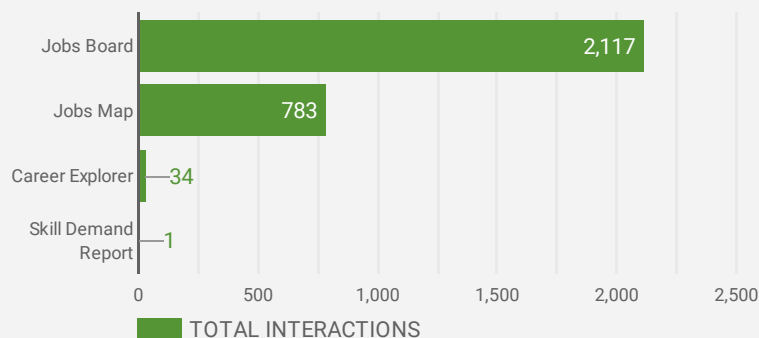

FILTER

AGE GROUP ▾

GENDER ▾

TOOL ▾

WEBSITE TRAFFIC BY LOCATION

	City	Users	Pageviews ▾
1.	Toronto	182	803
2.	Port Elgin	29	451
3.	(not set)	144	446
4.	Owen Sound	53	442
5.	Stratford	52	288
6.	Hanover	25	169
7.	Durham	20	164
8.	Goderich	23	150
9.	Dublin	27	125
10.	Ashburn	112	112
11.	Clinton	12	95
12.	Waterloo	12	73
13.	London	17	61
14.	Kincardine	14	59
15.	Hamilton	15	52
16.	Exeter	17	51
17.	Wingham	11	51
18.	Kawartha Lakes	8	50
19.	Saint Marys	11	50
20.	Listowel	15	37

JOB-SEEKER REFERRALS

Job Postings

1,342

Employers

639

Services

4

INTERACTIONS BY TOOL

2,935

INTERACTIONS BY AGE GROUP

INTERACTIONS BY GENDER

Source:

Job search data is collected from user interactions with the job finding tools on the connect2jobs.ca website. Location data is collected by Google Analytics and cannot be filtered using the age range, gender or tool filters at the top of the page.