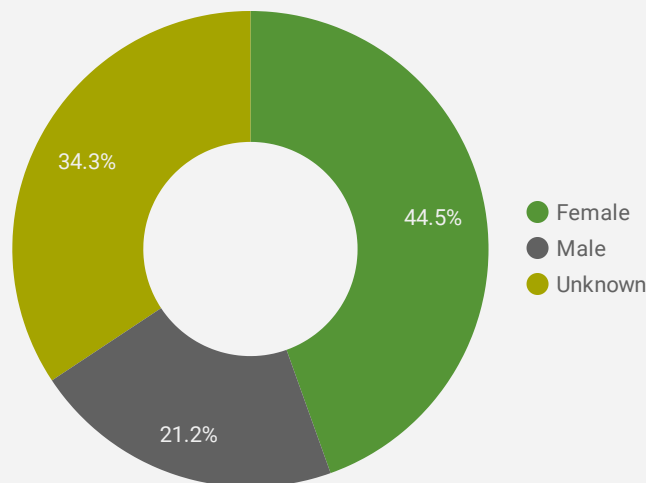

FILTER

AGE GROUP ▾

GENDER ▾

TOOL ▾

WEBSITE TRAFFIC BY LOCATION

	City	Users	Pageviews ▾
1.	Toronto	166	625
2.	Port Elgin	30	430
3.	(not set)	133	408
4.	Stratford	57	313
5.	Owen Sound	38	279
6.	Clinton	16	221
7.	Goderich	17	213
8.	Halton Hills	3	184
9.	Hanover	34	157
10.	Durham	18	143
11.	London	20	142
12.	Hamilton	20	91
13.	Dublin	12	74
14.	Kincardine	13	52
15.	Curitiba	2	51
16.	Kitchener	24	51
17.	Homeyo	1	50
18.	Saint Marys	9	44
19.	Ashburn	38	38
20.	Trois-Rivieres	7	37

JOB-SEEKER REFERRALS

Job Postings

1,108

Employers

582

Services

0

INTERACTIONS BY TOOL

2,786

INTERACTIONS BY AGE GROUP

INTERACTIONS BY GENDER

Source:

Job search data is collected from user interactions with the job finding tools on the connect2jobs.ca website. Location data is collected by Google Analytics and cannot be filtered using the age range, gender or tool filters at the top of the page.