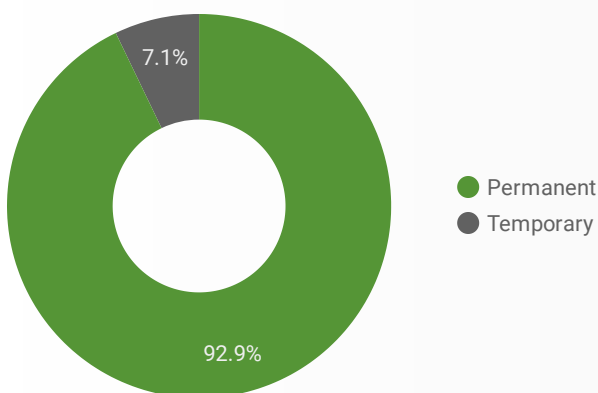

1 - 50 / 795 < >

INTEREST BY SKILL LEVEL

INTEREST BY JOB TYPE

INTEREST BY JOB DURATION

TOP OCCUPATIONS

4-DIGIT NOC CODES	POSTINGS ▾
General farm workers	83
Retail salespersons	80
Light duty cleaners	61
Administrative assistants	59
Other customer and information services rep...	44
Transport truck drivers	44
Material handlers	42
Social and community service workers	41
Other labourers in processing, manufacturin...	39
Construction trades helpers and labourers	36
Janitors, caretakers and building superinten...	32
Food counter attendants, kitchen helpers an...	30
Delivery and courier service drivers	28
Receptionists	27