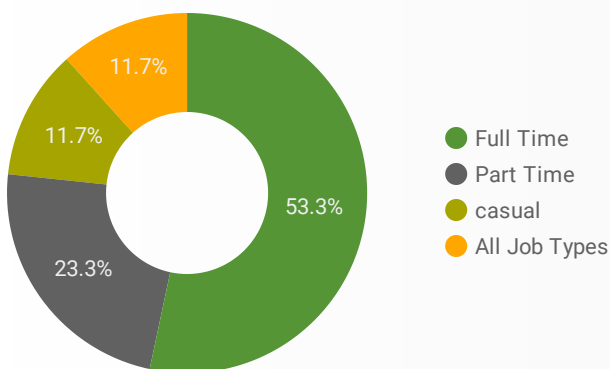

FILTER

AGE GROUP ▾

GENDER ▾

TOOL ▾

INTEREST BY SKILL TYPE

TOP EMPLOYERS & AGENCIES

EMPLOYER	POSTINGS ▾
YMCA of Owen Sound Grey Bruce	49
Grey Bruce Health Services- Owen Sound	32
Kijiji Jobs	23
Town of Hanover	16
Bruce-Grey Catholic District School Board	15
Government Of Canada	14
Southbridge Care Homes	12
Ministry of the Attorney General	11
Bruce County	10
The Corporation of the County of Bruce	10
Bluewater District School Board	9
Maple Leaf Foods Inc.	9
Choices for Change: Alcohol, Drug and Gam...	9
Hanover Public Library	0

1 - 50 / 795 < >

INTEREST BY SKILL LEVEL

INTEREST BY JOB TYPE

INTEREST BY JOB DURATION

TOP OCCUPATIONS

4-DIGIT NOC CODES	POSTINGS ▾
General farm workers	83
Retail salespersons	80
Light duty cleaners	61
Administrative assistants	59
Other customer and information services rep...	44
Transport truck drivers	44
Material handlers	42
Social and community service workers	41
Other labourers in processing, manufacturin...	39
Construction trades helpers and labourers	36
Janitors, caretakers and building superinten...	32
Food counter attendants, kitchen helpers an...	30
Delivery and courier service drivers	28
Receptionists	27