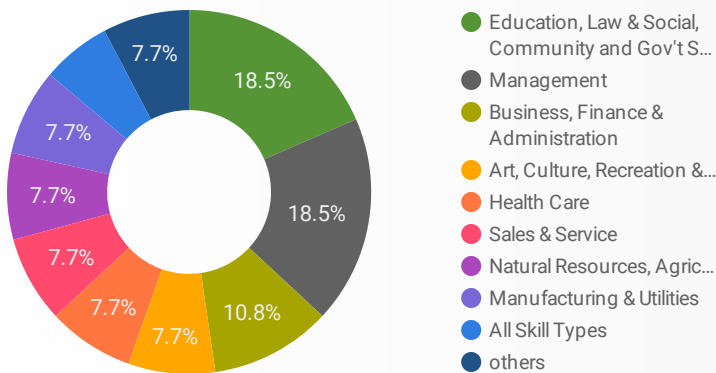

FILTER

AGE GROUP ▾

GENDER ▾

TOOL ▾

INTEREST BY SKILL TYPE

TOP EMPLOYERS & AGENCIES

EMPLOYER	POSTINGS ▾
YMCA of Owen Sound Grey Bruce	49
Grey Bruce Health Services- Owen Sound	32
Kijiji Jobs	23
Town of Hanover	16
Bruce-Grey Catholic District School Board	15
Government Of Canada	14
Southbridge Care Homes	12
Ministry of the Attorney General	11
Bruce County	10
The Corporation of the County of Bruce	10
Bluewater District School Board	9
Maple Leaf Foods Inc.	9
Choices for Change: Alcohol, Drug and Gam...	9
Hanover Public Library	0

1 - 50 / 795 < >