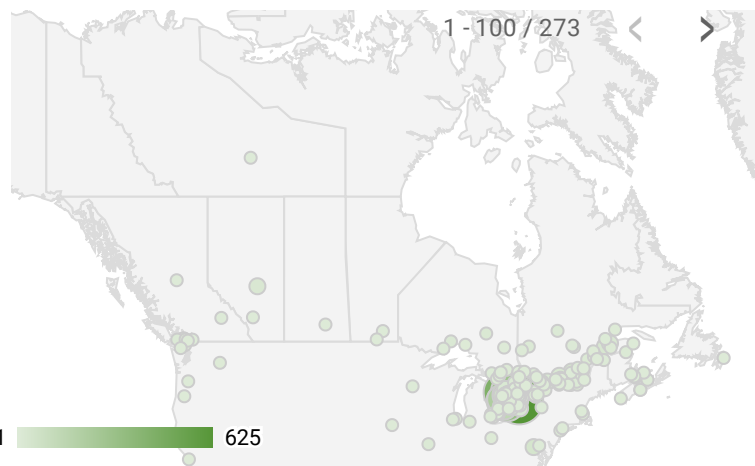

FILTER

AGE GROUP ▾

GENDER ▾

TOOL ▾

WEBSITE TRAFFIC BY LOCATION

	City	Users	Pageviews ▾
1.	Toronto	166	625
2.	Port Elgin	30	430
3.	(not set)	133	408
4.	Stratford	57	313
5.	Owen Sound	38	279
6.	Clinton	16	221
7.	Goderich	17	213
8.	Halton Hills	3	184
9.	Hanover	34	157
10.	Durham	18	143
11.	London	20	142
12.	Hamilton	20	91
13.	Dublin	12	74
14.	Kincardine	13	52
15.	Curitiba	2	51
16.	Kitchener	24	51
17.	Homeyo	1	50
18.	Saint Marys	9	44
19.	Ashburn	38	38
20.	Trois-Rivieres	7	37

JOB-SEEKER REFERRALS

Job Postings

1,108

Employers

582

Services

0

INTERACTIONS BY TOOL