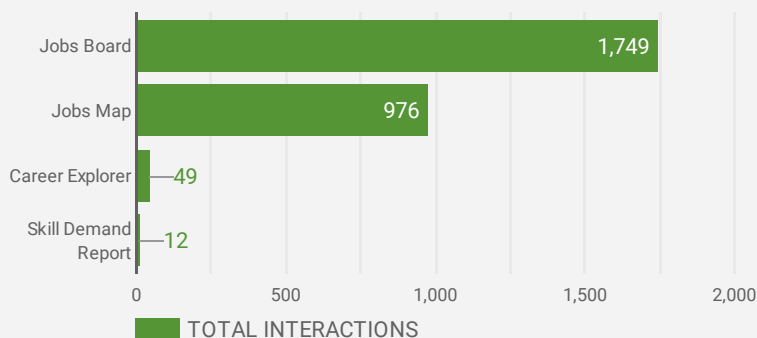

FILTER

AGE GROUP ▾

GENDER ▾

TOOL ▾

WEBSITE TRAFFIC BY LOCATION

	City	Users	Pageviews ▾
1.	Toronto	166	625
2.	Port Elgin	30	430
3.	(not set)	133	408
4.	Stratford	57	313
5.	Owen Sound	38	279
6.	Clinton	16	221
7.	Goderich	17	213
8.	Halton Hills	3	184
9.	Hanover	34	157
10.	Durham	18	143
11.	London	20	142
12.	Hamilton	20	91
13.	Dublin	12	74
14.	Kincardine	13	52
15.	Curitiba	2	51
16.	Kitchener	24	51
17.	Homeyo	1	50
18.	Saint Marys	9	44
19.	Ashburn	38	38
20.	Trois-Rivieres	7	37

JOB-SEEKER REFERRALS

Job Postings

1,108

Employers

582

Services

0

INTERACTIONS BY TOOL

2,786

INTERACTIONS BY AGE GROUP

INTERACTIONS BY GENDER

Source:

Job search data is collected from user interactions with the job finding tools on the connect2jobs.ca website. Location data is collected by Google Analytics and cannot be filtered using the age range, gender or tool filters at the top of the page.