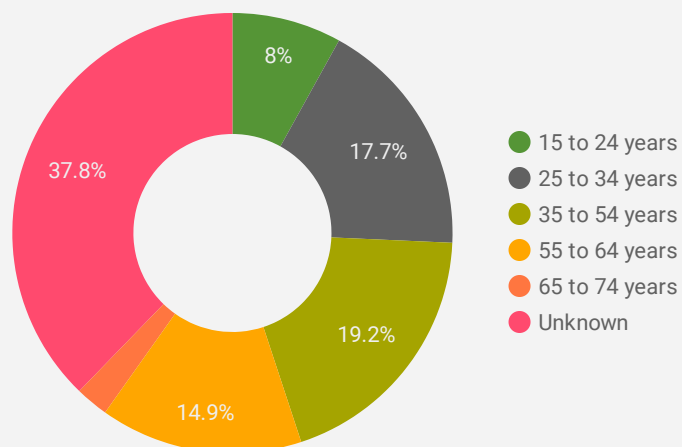

FILTER

AGE GROUP ▾

GENDER ▾

TOOL ▾

WEBSITE TRAFFIC BY LOCATION

	City	Users	Pageviews ▾
1.	Toronto	166	625
2.	Port Elgin	30	430
3.	(not set)	133	408
4.	Stratford	57	313
5.	Owen Sound	38	279
6.	Clinton	16	221
7.	Goderich	17	213
8.	Halton Hills	3	184
9.	Hanover	34	157
10.	Durham	18	143
11.	London	20	142
12.	Hamilton	20	91
13.	Dublin	12	74
14.	Kincardine	13	52
15.	Curitiba	2	51
16.	Kitchener	24	51
17.	Homeyo	1	50
18.	Saint Marys	9	44
19.	Ashburn	38	38
20.	Trois-Rivieres	7	37

JOB-SEEKER REFERRALS

Job Postings

1,108

Employers

582

Services

0

INTERACTIONS BY TOOL

2,786

INTERACTIONS BY AGE GROUP

INTERACTIONS BY GENDER

Source:

Job search data is collected from user interactions with the job finding tools on the connect2jobs.ca website. Location data is collected by Google Analytics and cannot be filtered using the age range, gender or tool filters at the top of the page.