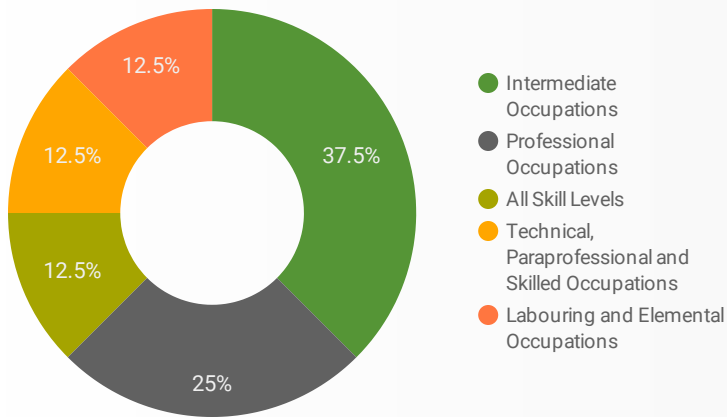

FILTER

AGE GROUP ▾

GENDER ▾

TOOL ▾

INTEREST BY SKILL TYPE

TOP EMPLOYERS & AGENCIES

EMPLOYER	POSTINGS ▾
YMCA of Owen Sound Grey Bruce	49
Grey Bruce Health Services- Owen Sound	32
Kijiji Jobs	23
Town of Hanover	16
Bruce-Grey Catholic District School Board	15
Government Of Canada	14
Southbridge Care Homes	12
Ministry of the Attorney General	11
Bruce County	10
The Corporation of the County of Bruce	10
Bluewater District School Board	9
Maple Leaf Foods Inc.	9
Choices for Change: Alcohol, Drug and Gam...	9
Hanover Public Library	0

1 - 50 / 795 < >

INTEREST BY SKILL LEVEL

INTEREST BY JOB TYPE

INTEREST BY JOB DURATION

TOP OCCUPATIONS

4-DIGIT NOC CODES	POSTINGS ▾
General farm workers	83
Retail salespersons	80
Light duty cleaners	61
Administrative assistants	59
Other customer and information services rep...	44
Transport truck drivers	44
Material handlers	42
Social and community service workers	41
Other labourers in processing, manufacturin...	39
Construction trades helpers and labourers	36
Janitors, caretakers and building superinten...	32
Food counter attendants, kitchen helpers an...	30
Delivery and courier service drivers	28
Receptionists	27