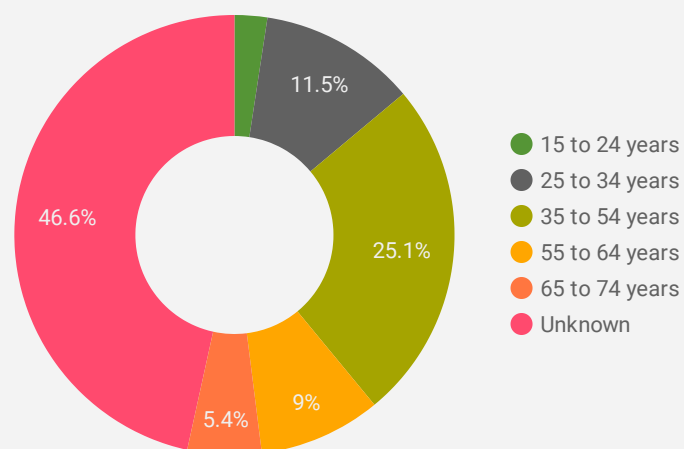

FILTER

AGE GROUP ▾

GENDER ▾

TOOL ▾

JOB SEARCH TRAFFIC BY LOCATION

	City	Users	Pageviews ▾
1.	Toronto	205	589
2.	(not set)	155	431
3.	Port Elgin	30	407
4.	Hanover	33	279
5.	Stratford	50	273
6.	Owen Sound	40	224
7.	Durham	19	165
8.	Hamilton	26	152
9.	Goderich	17	132
10.	Wingham	11	76
11.	Kitchener	25	75
12.	Dublin	18	69
13.	Saint Marys	10	68
14.	Kincardine	17	62
15.	Mississauga	13	56
16.	Listowel	15	53
17.	London	26	45
18.	South Bruce Peninsula	4	44
19.	Exeter	12	38
20.	Ottawa	17	34

JOB-SEEKER REFERRALS

Job Postings
883

Employers
485

Services
0

INTERACTIONS BY TOOL

2,363

INTERACTIONS BY AGE GROUP

INTERACTIONS BY GENDER