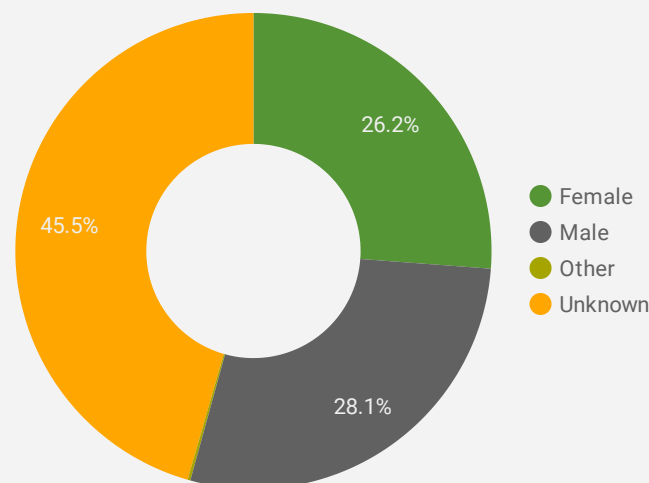

FILTER

AGE GROUP ▾

GENDER ▾

TOOL ▾

JOB SEARCH TRAFFIC BY LOCATION

	City	Users	Pageviews ▾
1.	Toronto	205	589
2.	(not set)	155	431
3.	Port Elgin	30	407
4.	Hanover	33	279
5.	Stratford	50	273
6.	Owen Sound	40	224
7.	Durham	19	165
8.	Hamilton	26	152
9.	Goderich	17	132
10.	Wingham	11	76
11.	Kitchener	25	75
12.	Dublin	18	69
13.	Saint Marys	10	68
14.	Kincardine	17	62
15.	Mississauga	13	56
16.	Listowel	15	53
17.	London	26	45
18.	South Bruce Peninsula	4	44
19.	Exeter	12	38
20.	Ottawa	17	34

JOB-SEEKER REFERRALS

Job Postings
883

Employers
485

Services
0

INTERACTIONS BY TOOL

2,363

INTERACTIONS BY AGE GROUP

INTERACTIONS BY GENDER