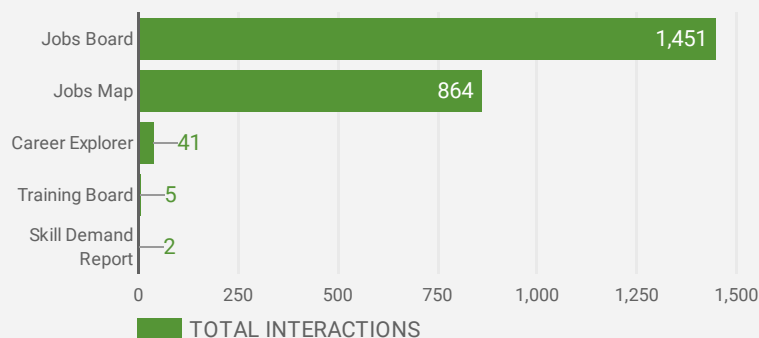

FILTER

AGE GROUP ▾

GENDER ▾

TOOL ▾

JOB SEARCH TRAFFIC BY LOCATION

	City	Users	Pageviews ▾
1.	Toronto	205	589
2.	(not set)	155	431
3.	Port Elgin	30	407
4.	Hanover	33	279
5.	Stratford	50	273
6.	Owen Sound	40	224
7.	Durham	19	165
8.	Hamilton	26	152
9.	Goderich	17	132
10.	Wingham	11	76
11.	Kitchener	25	75
12.	Dublin	18	69
13.	Saint Marys	10	68
14.	Kincardine	17	62
15.	Mississauga	13	56
16.	Listowel	15	53
17.	London	26	45
18.	South Bruce Peninsula	4	44
19.	Exeter	12	38
20.	Ottawa	17	34

JOB-SEEKER REFERRALS

Job Postings
883

Employers
485

Services
0

INTERACTIONS BY TOOL

2,363

INTERACTIONS BY AGE GROUP

INTERACTIONS BY GENDER