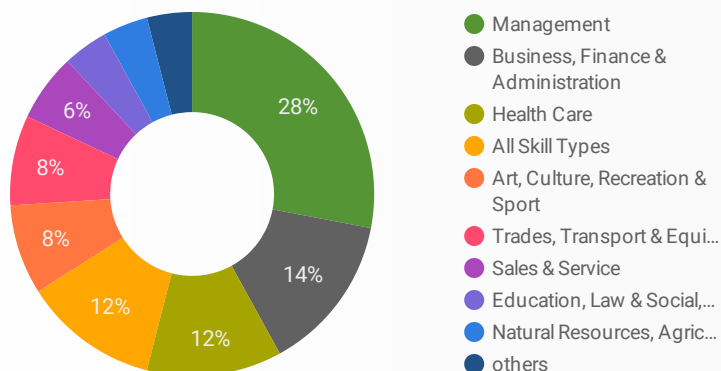

JOB-SEEKER REFERRALS

Job Postings
883

Employers
485

Services
0

INTERACTIONS BY TOOL

2,363

INTERACTIONS BY AGE GROUP

INTERACTIONS BY GENDER

FILTER

AGE GROUP ▾

GENDER ▾

TOOL ▾

INTEREST BY SKILL TYPE

INTEREST BY SKILL LEVEL

INTEREST BY JOB TYPE

INTEREST BY JOB DURATION