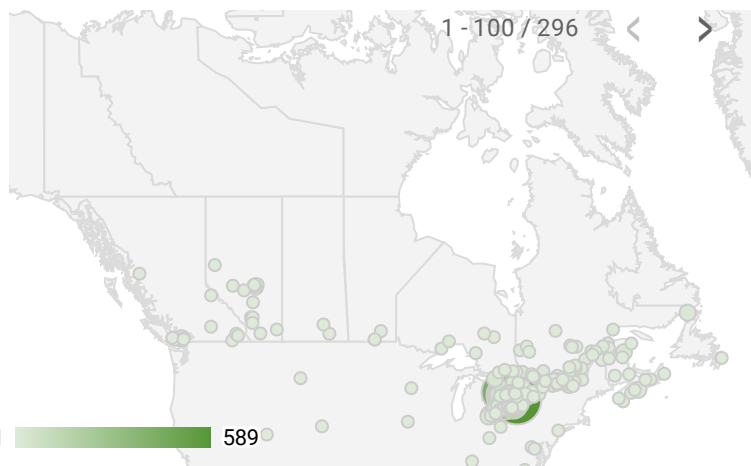

FILTER

AGE GROUP ▾

GENDER ▾

TOOL ▾

JOB SEARCH TRAFFIC BY LOCATION

	City	Users	Pageviews ▾
1.	Toronto	205	589
2.	(not set)	155	431
3.	Port Elgin	30	407
4.	Hanover	33	279
5.	Stratford	50	273
6.	Owen Sound	40	224
7.	Durham	19	165
8.	Hamilton	26	152
9.	Goderich	17	132
10.	Wingham	11	76
11.	Kitchener	25	75
12.	Dublin	18	69
13.	Saint Marys	10	68
14.	Kincardine	17	62
15.	Mississauga	13	56
16.	Listowel	15	53
17.	London	26	45
18.	South Bruce Peninsula	4	44
19.	Exeter	12	38
20.	Ottawa	17	34

JOB-SEEKER REFERRALS

Job Postings
883

Employers
485

Services
0

INTERACTIONS BY TOOL

2,363

INTERACTIONS BY AGE GROUP

INTERACTIONS BY GENDER